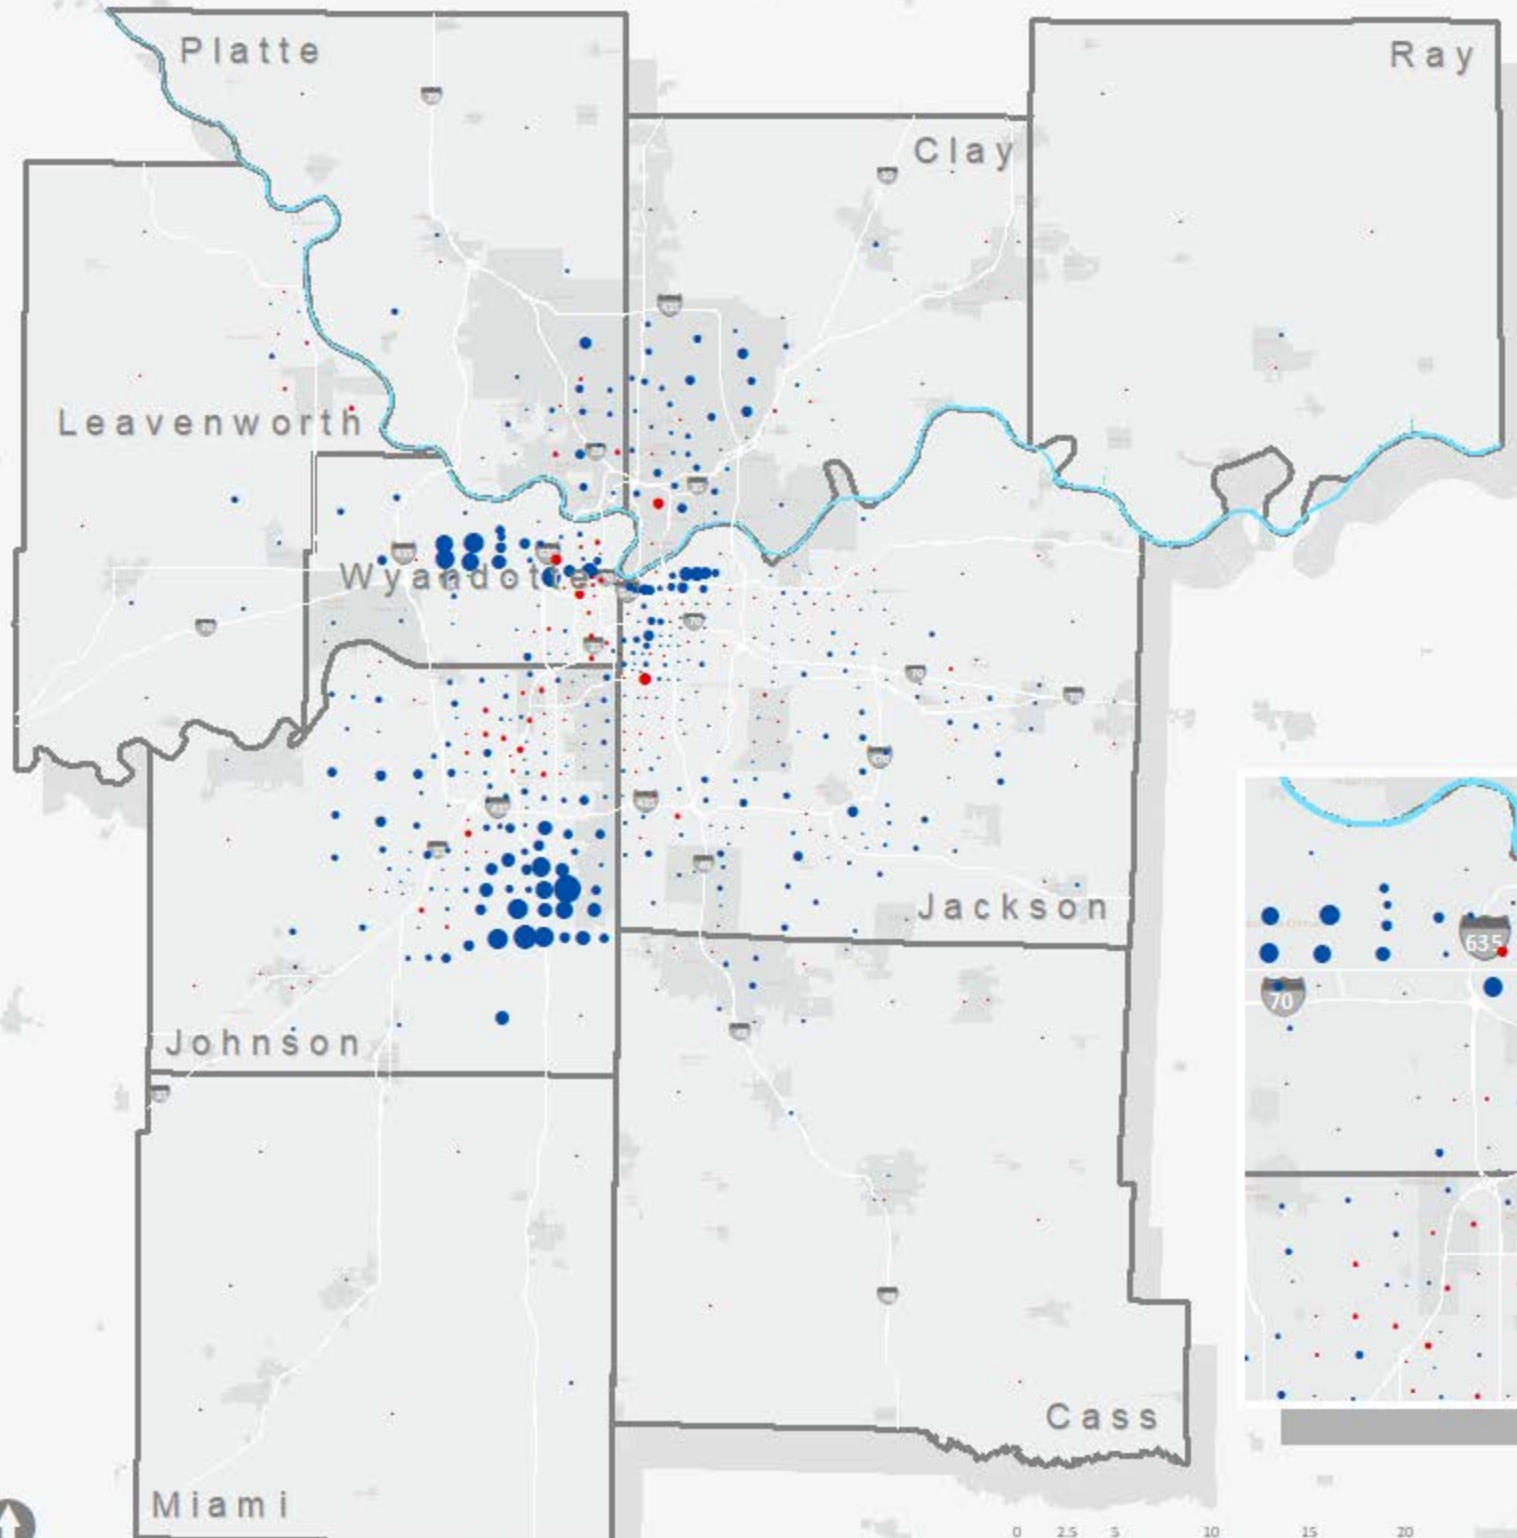

# 2010-2020 Asian Non-Hispanic Population Change by Census Tract

Source: Census 2020 Redistricting Data