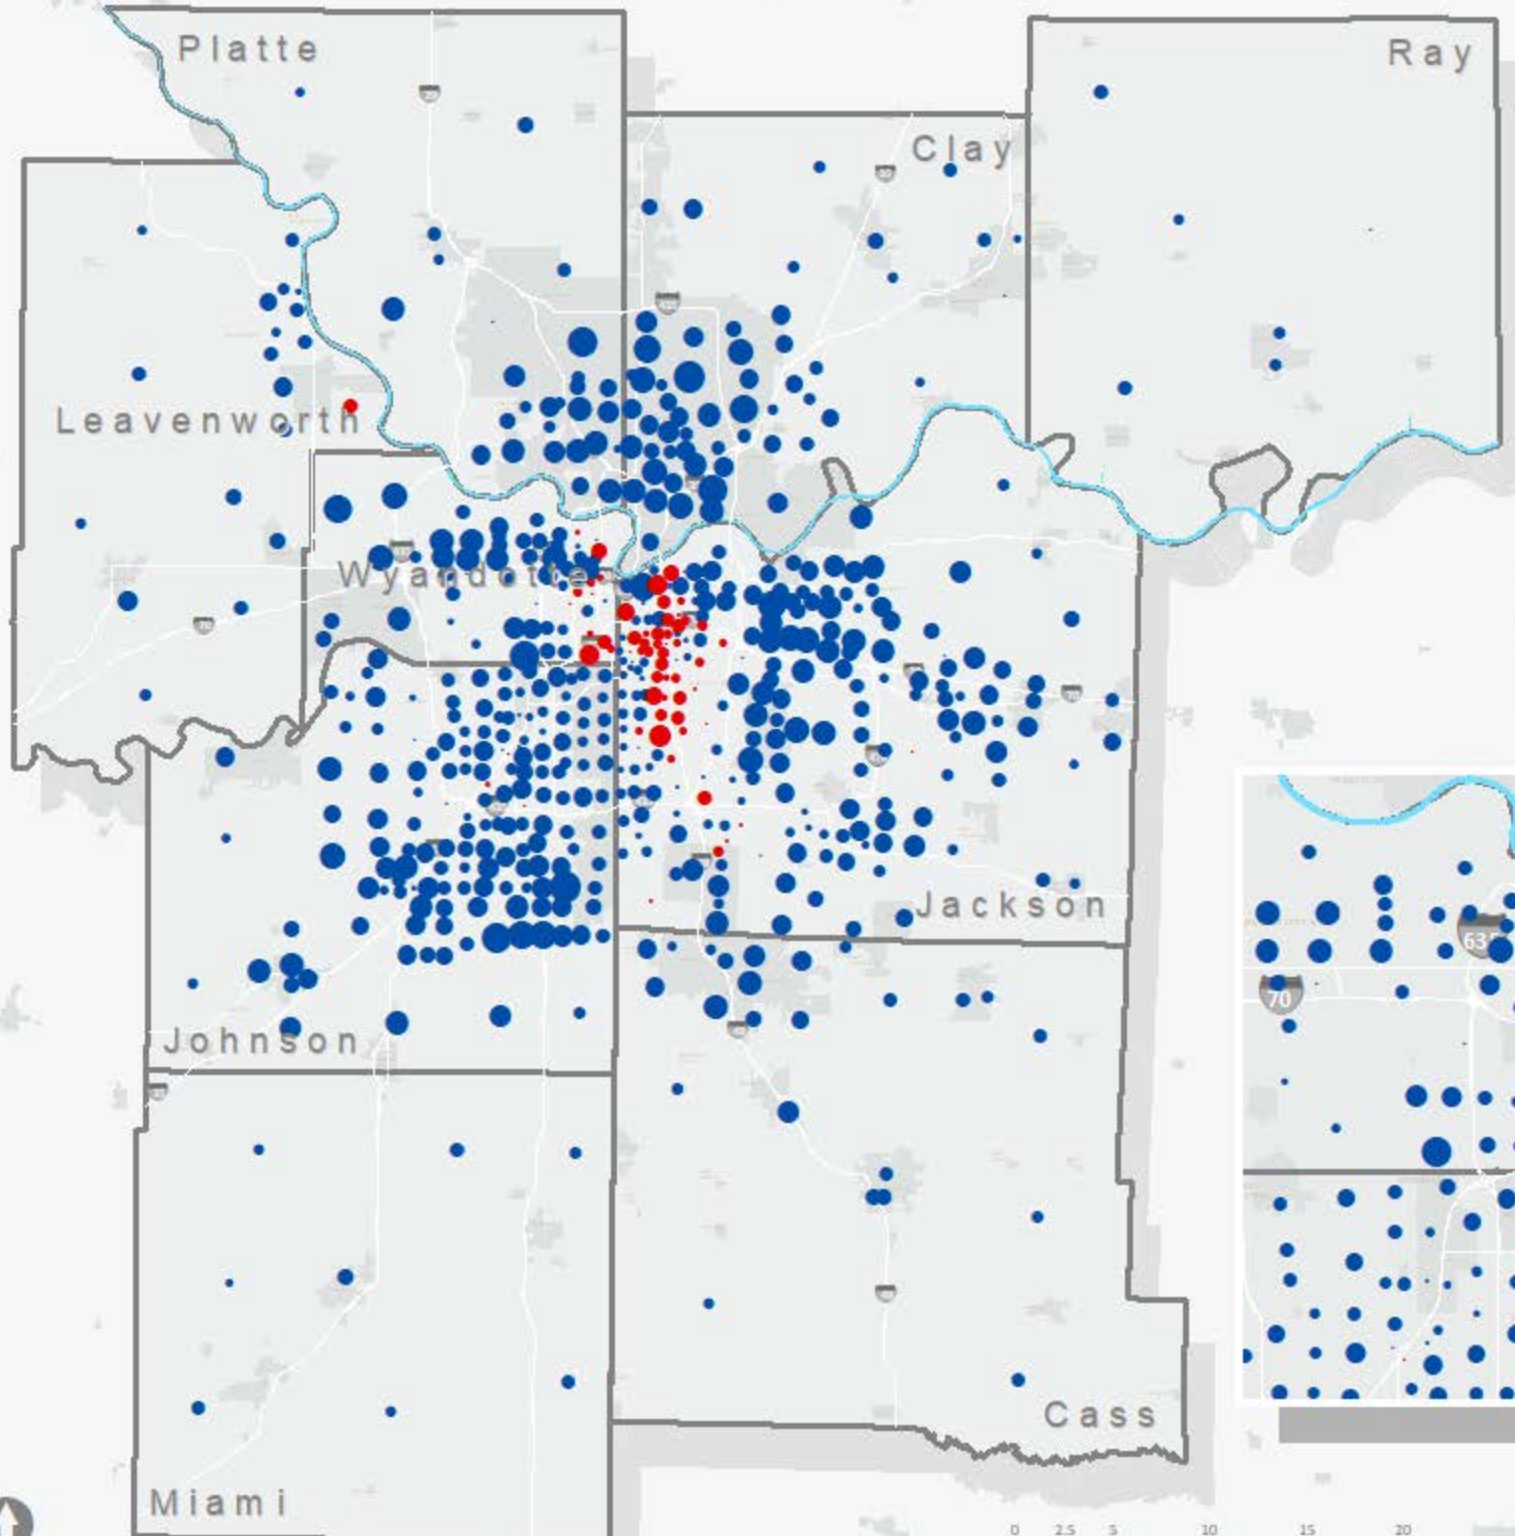

2010-2020 People of Color Population Change by Census Tract

Source: Census 2020 Redistricting Data