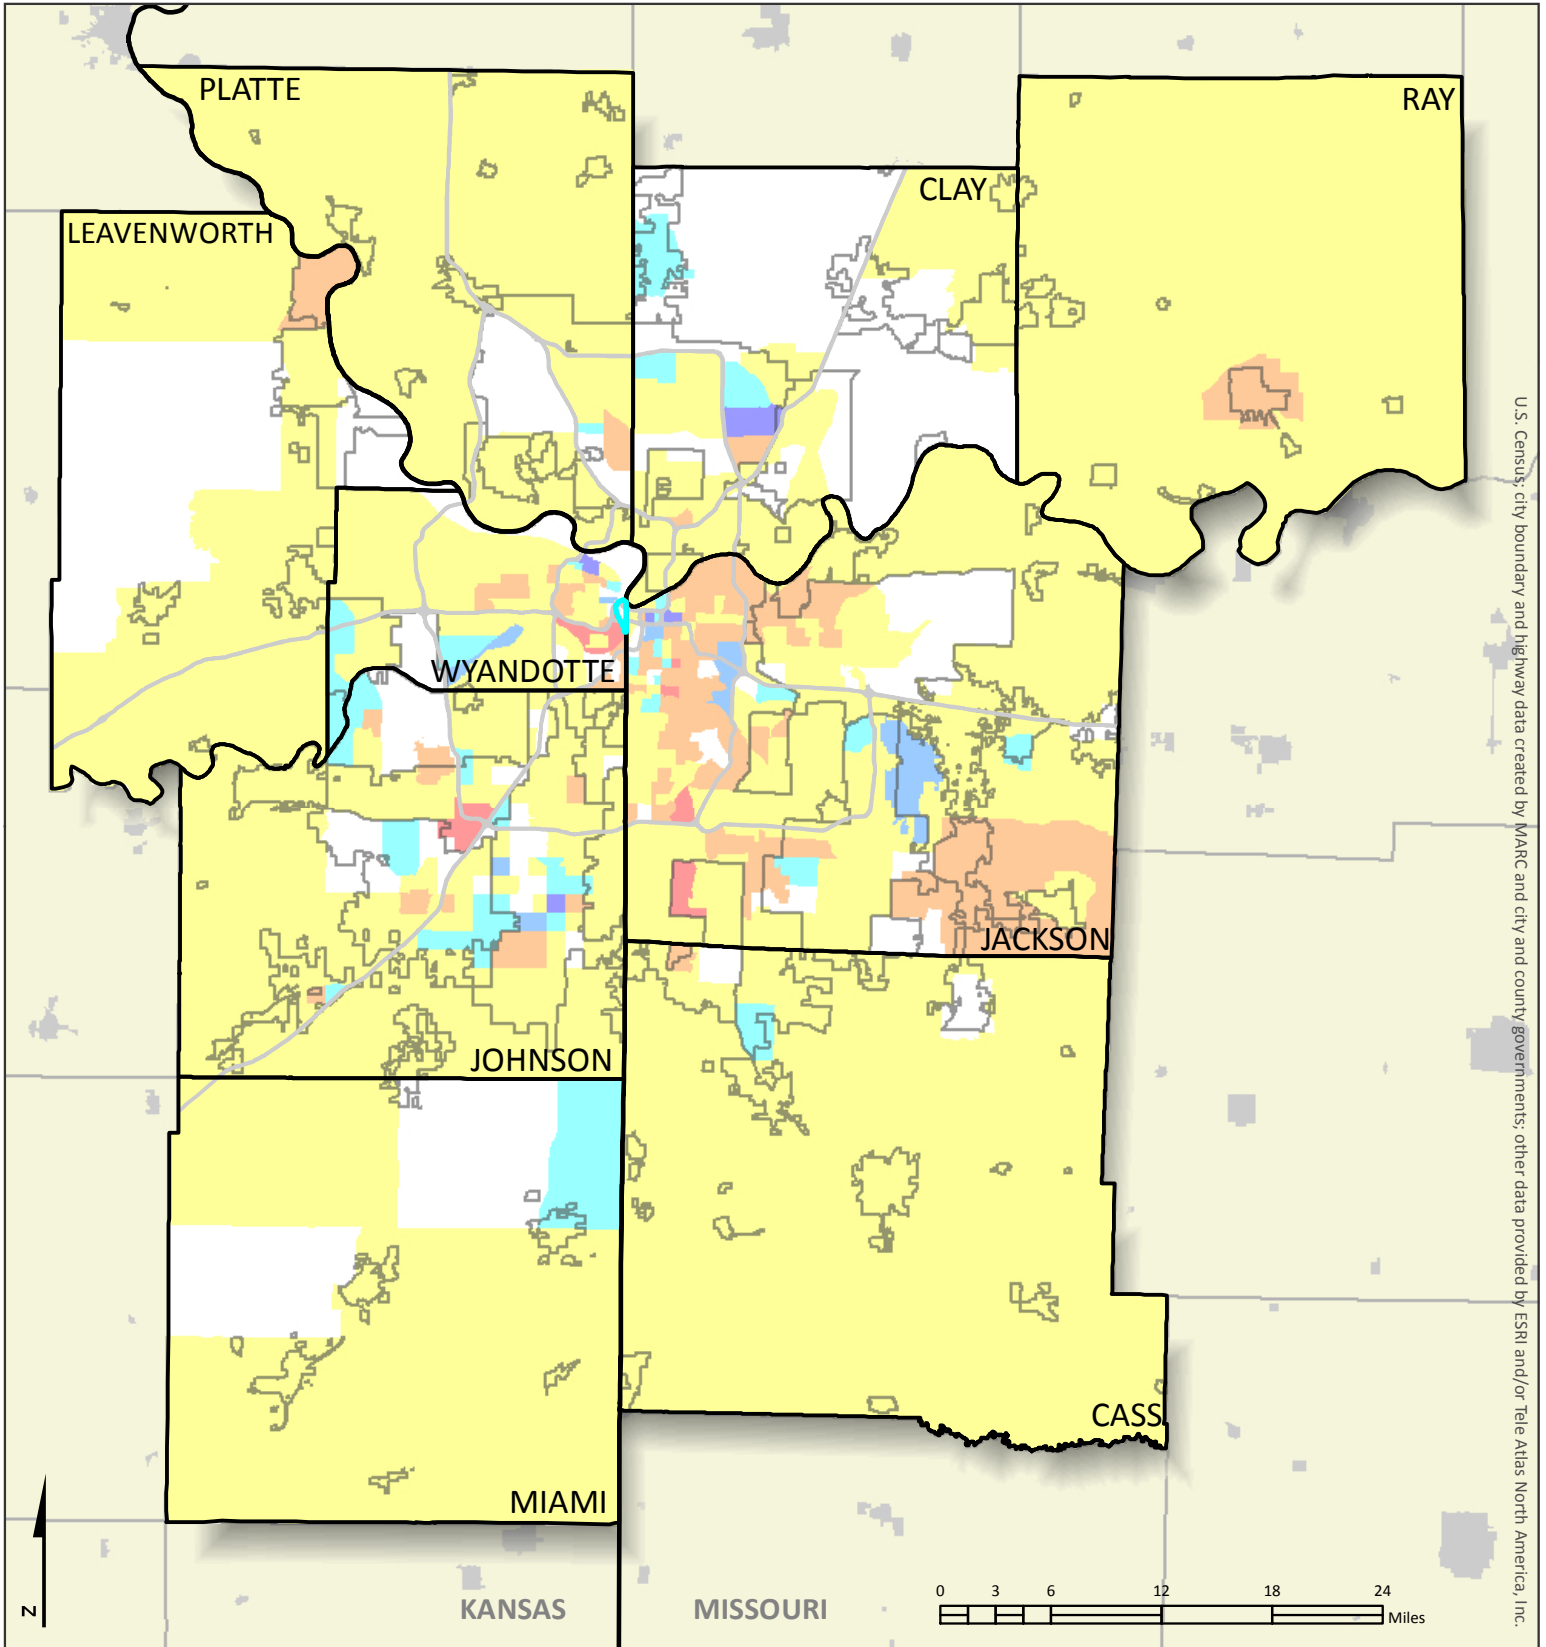

2000-2010 Vacancy Rate Change by Census Tract

Vacancy Rate Change

- -20% - -12%
- -11.9% - -6%
- -5.9% - -1%
- -0.9% - 1%
- 1.1% - 6%
- 6.1% - 20%
- 20.1% - 50%

MARCH 2010

MARC
Mid-America Regional Council
Geographic Information Systems

More information and data use policy available at www.marc.org/gis