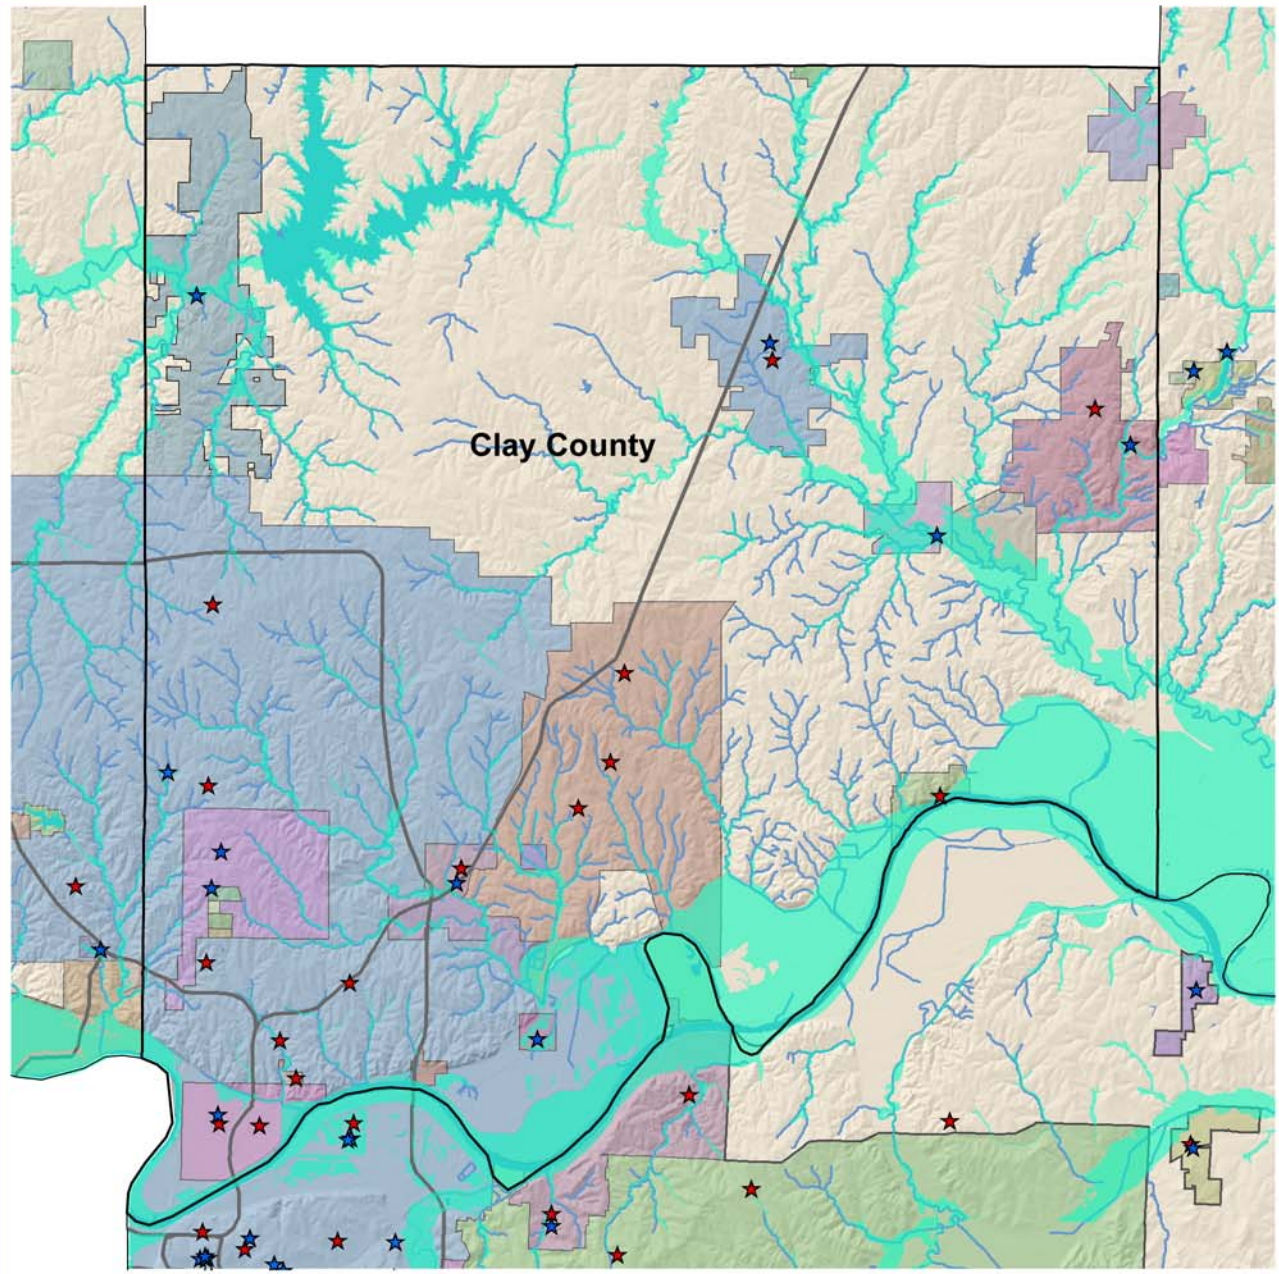

Note: Not all police/fire facilities listed in the text portion of this document are displayed on the map.

Flood Susceptibility and Police/Fire Stations

Legend

- ★ Fire Stations
- ★ Police Facilities
- 100-Year Flood Area
- Interstate Highways
- Water Features
- Streams

Data Sources: MARC, Federal Emergency Management Agency

Note: Not all police/fire facilities listed in the text portion of this document are displayed on the map.

Flood Susceptibility and Police/Fire Stations

Legend

- ★ Fire Stations
- ★ Police Facilities
- 100-Year Flood Area
- Interstate Highways
- Water Features
- Streams

Data Sources: MARC, Federal Emergency Management Agency

Note: Not all police/fire facilities listed in the text portion of this document are displayed on the map.