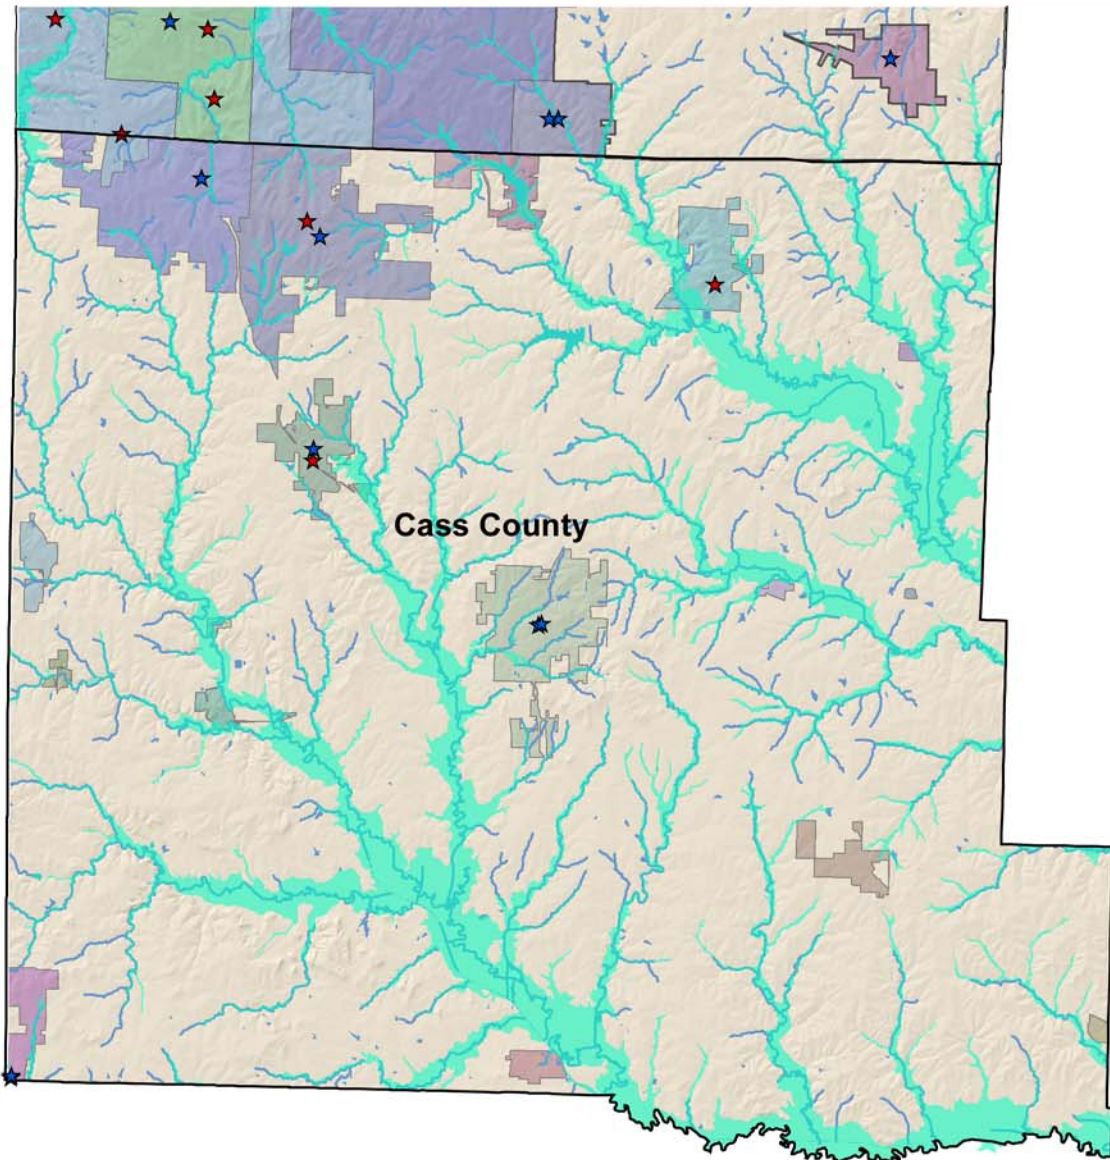

Flood Susceptibility and Police/Fire Stations

Legend

- ★ Fire Stations
- ★ Police Facilities
- 100-Year Flood Area
- Interstate Highways
- Water Features
- Streams

Data Sources: MARC, Federal Emergency Management Agency

Note: Not all police/fire facilities listed in the text portion of this document are displayed on the map.

Flood Susceptibility and Police/Fire Stations

Legend

- ★ Fire Stations
- ★ Police Facilities
- 100-Year Flood Area
- Interstate Highways
- Water Features
- Streams

Data Sources: MARC, Federal Emergency Management Agency

Note: Not all police/fire facilities listed in the text portion of this document are displayed on the map.

Flood Susceptibility and Police/Fire Stations