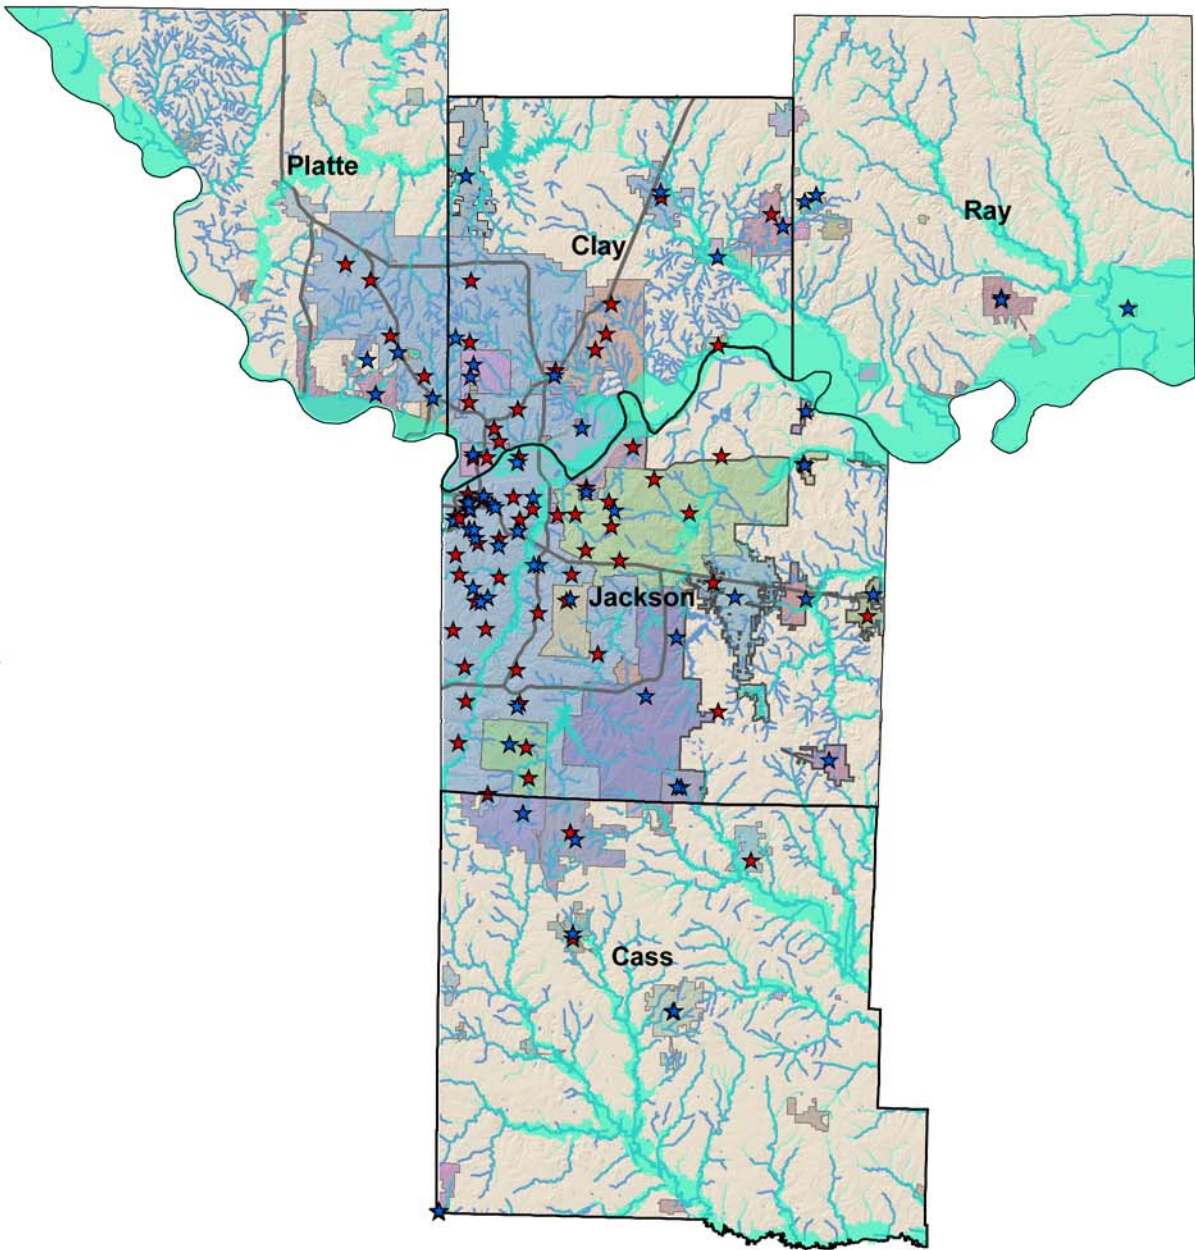

Flood Susceptibility and Police/Fire Stations

Legend

- ★ Fire Stations
- ★ Police Facilities
- 100-Year Flood Area
- Interstate Highways
- Water Features
- Streams

Data Sources: MARC, Federal Emergency Management Agency

Note: Not all police/fire facilities listed in the text portion of this document are displayed on the map.

Flood Susceptibility and Police/Fire Stations

Legend

- ★ Fire Stations
- ★ Police Facilities
- 100-Year Flood Area
- Interstate Highways
- Water Features
- Streams

Data Sources: MARC, Federal Emergency Management Agency

Note: Not all police/fire facilities listed in the text portion of this document are displayed on the map.

Flood Susceptibility and Police/Fire Stations

Legend

- ★ Fire Stations
- ★ Police Facilities
- 100-Year Flood Area
- Interstate Highways
- Water Features
- Streams

Data Sources: MARC, Federal Emergency Management Agency

Note: Not all police/fire facilities listed in the text portion of this document are displayed on the map.