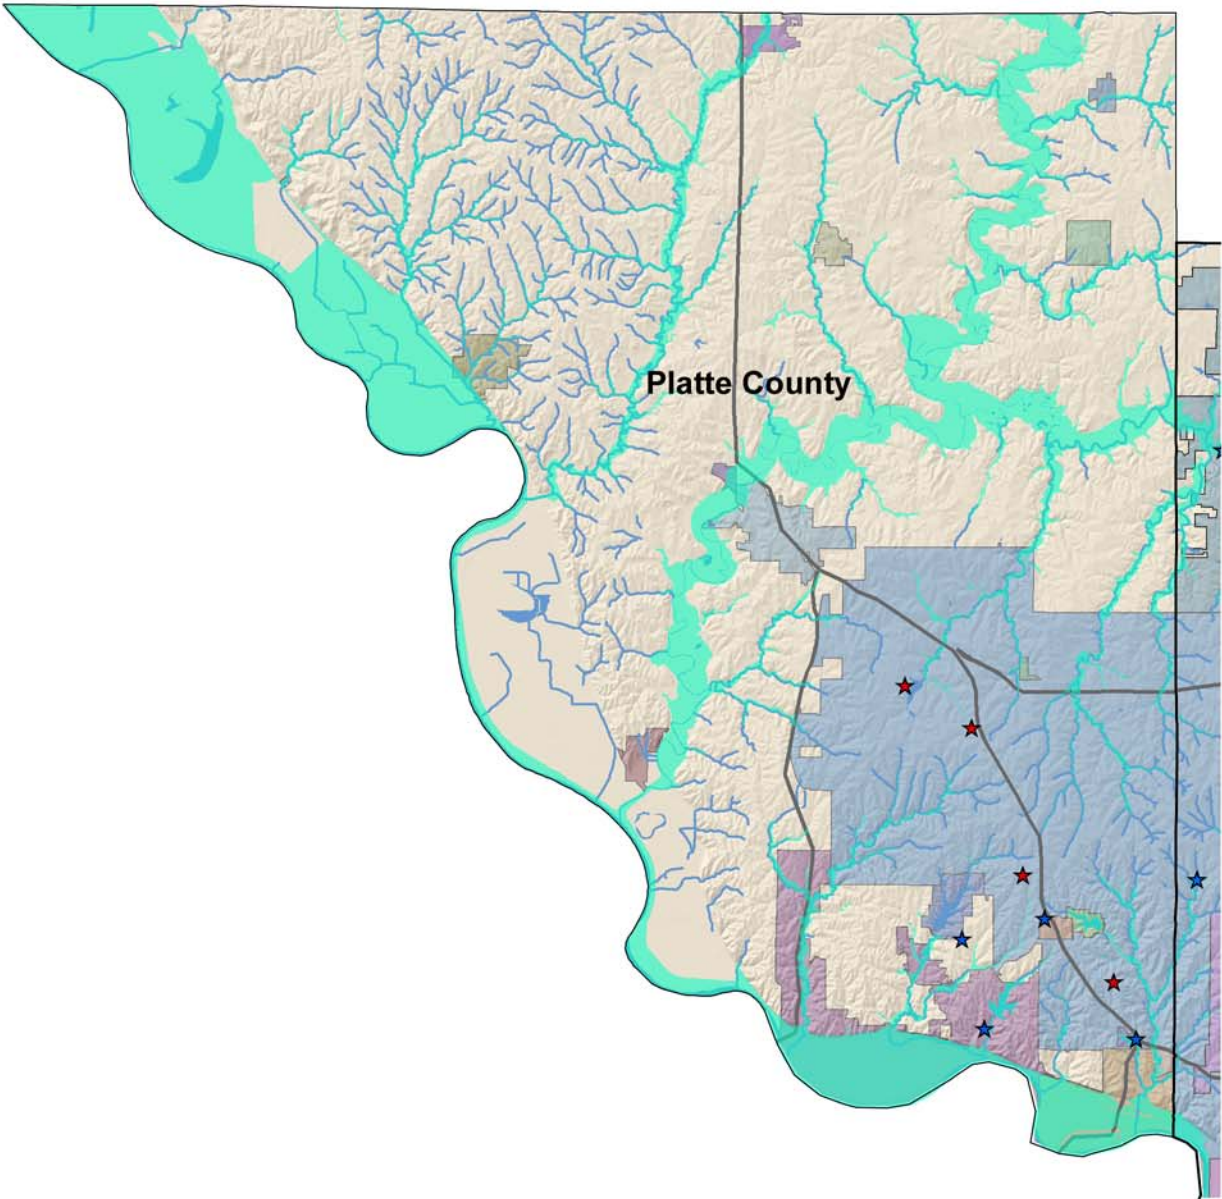

Flood Susceptibility and Police/Fire Stations

Legend

- ★ Fire Stations
- ★ Police Facilities
- 100-Year Flood Area
- Interstate Highways
- Water Features
- Streams

Data Sources: MARC, Federal Emergency Management Agency

Note: Not all police/fire facilities listed in the text portion of this document are displayed on the map.