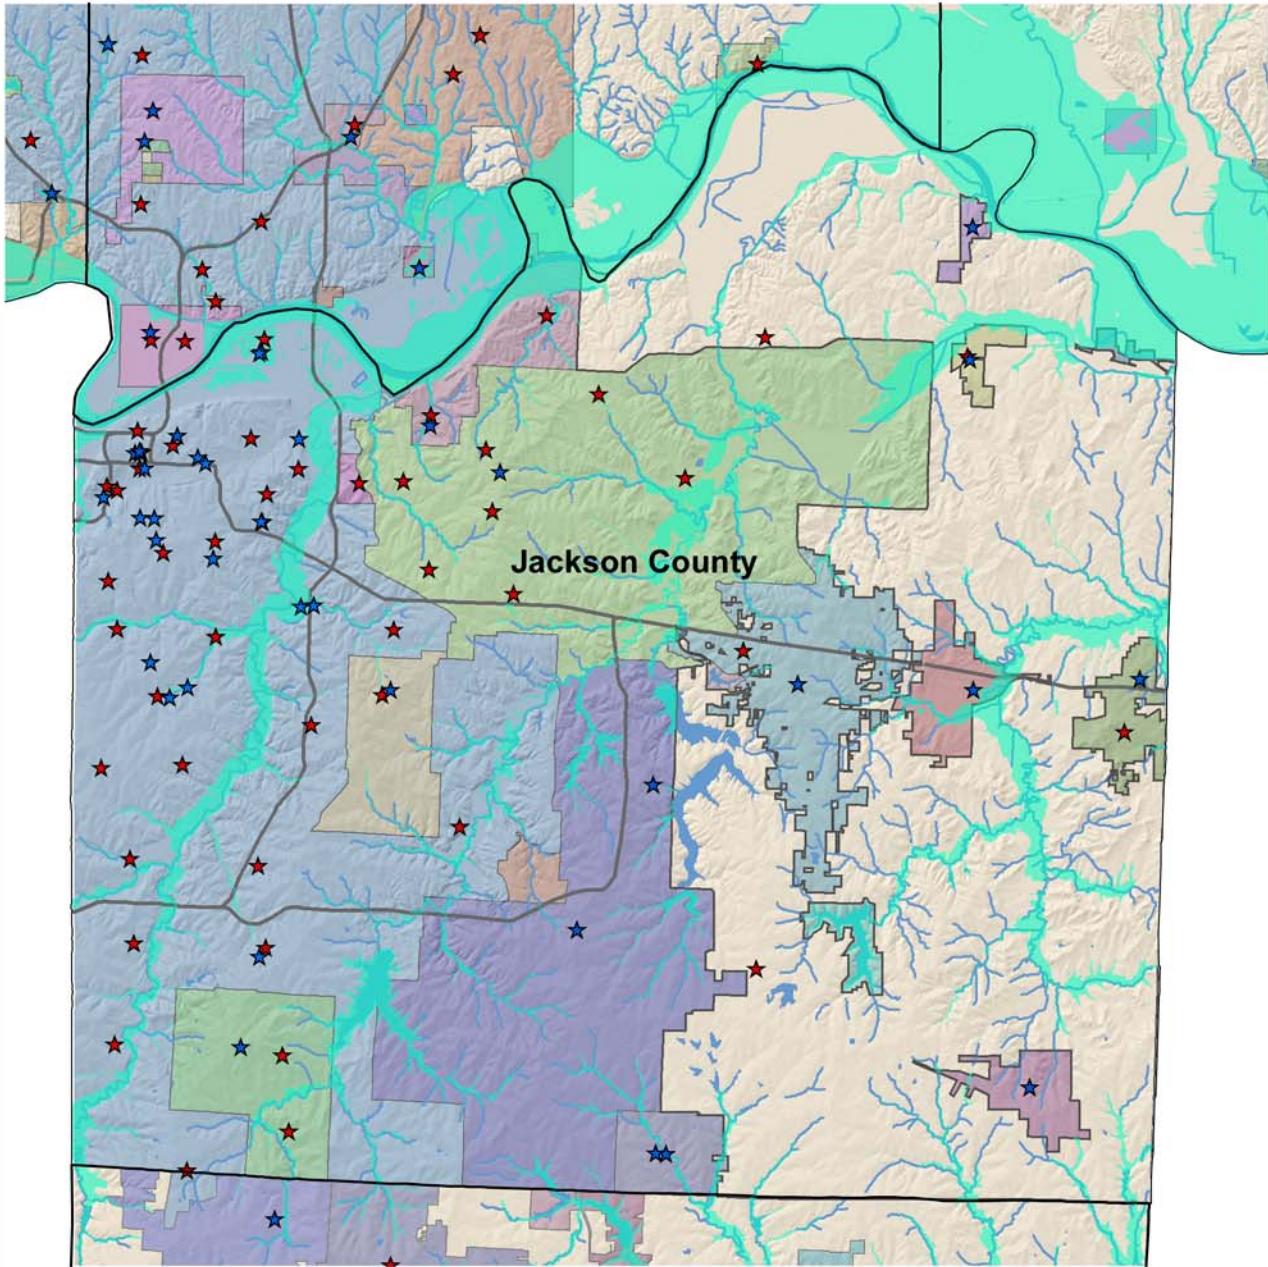

Flood Susceptibility and Police/Fire Stations