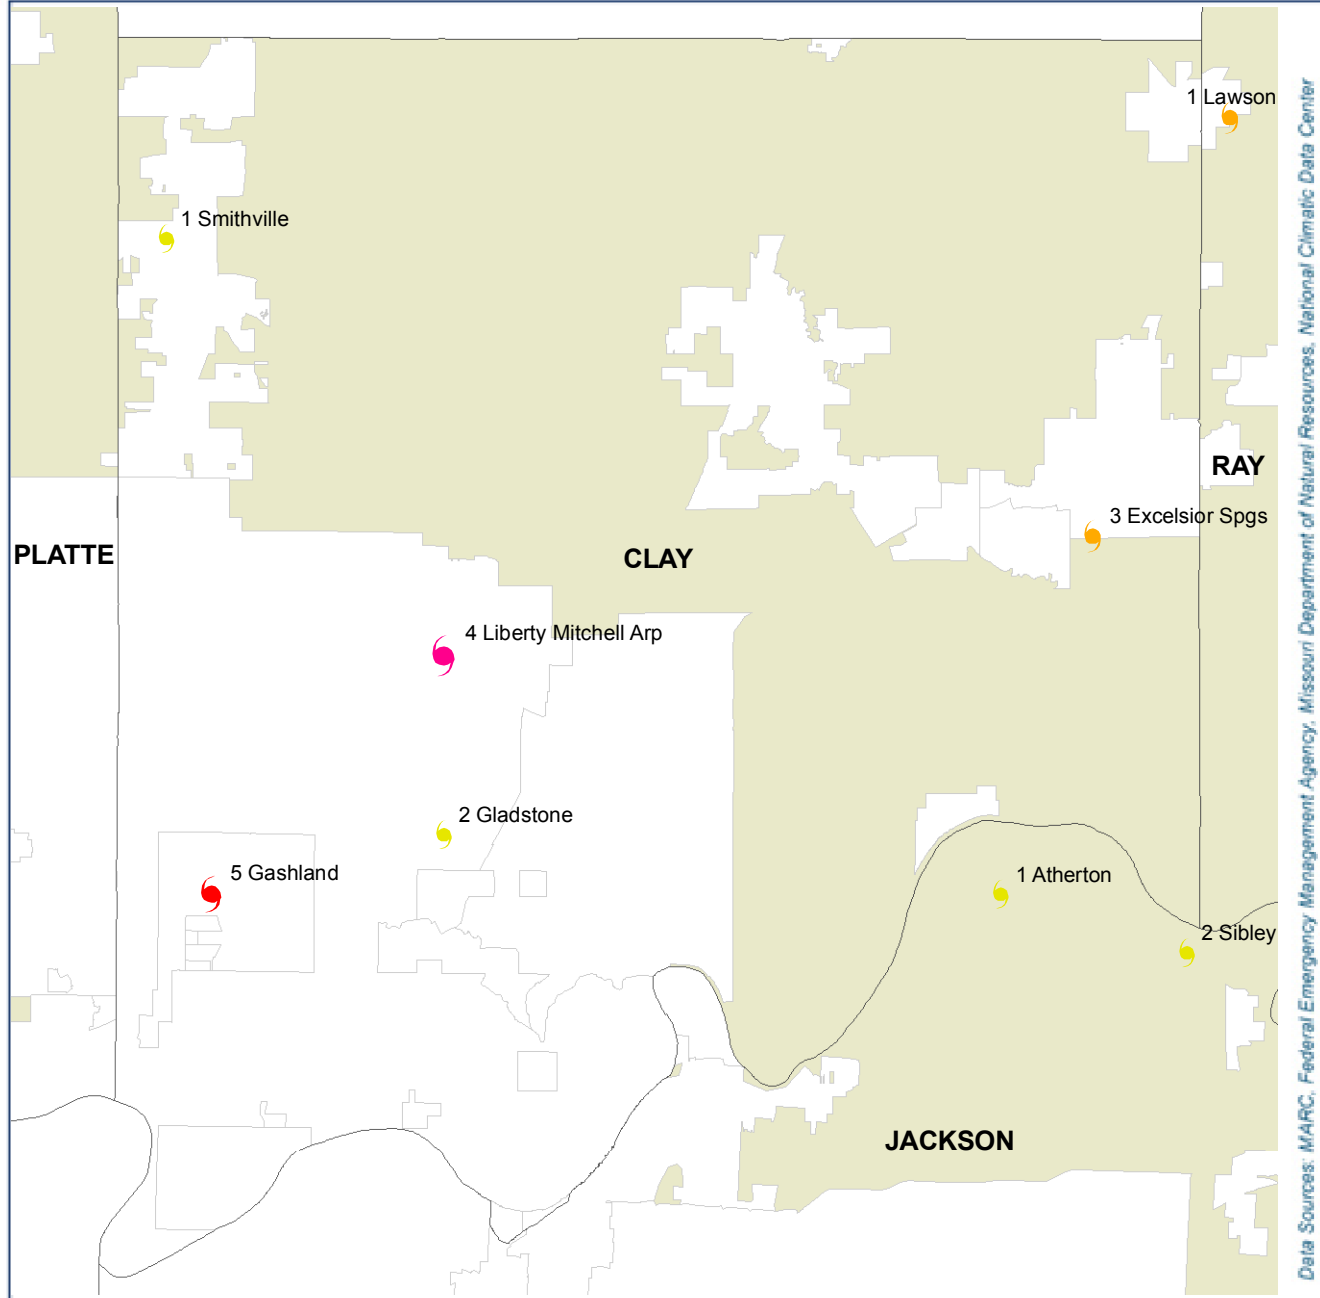

Tornado Data Update

Legend

Tornadoes 2004-2008 Magnitude

- F0
- F1
- F2
- F3

Data Sources: MARC, Federal Emergency Management Agency, Missouri Department of Natural Resources, National Climatic Data Center