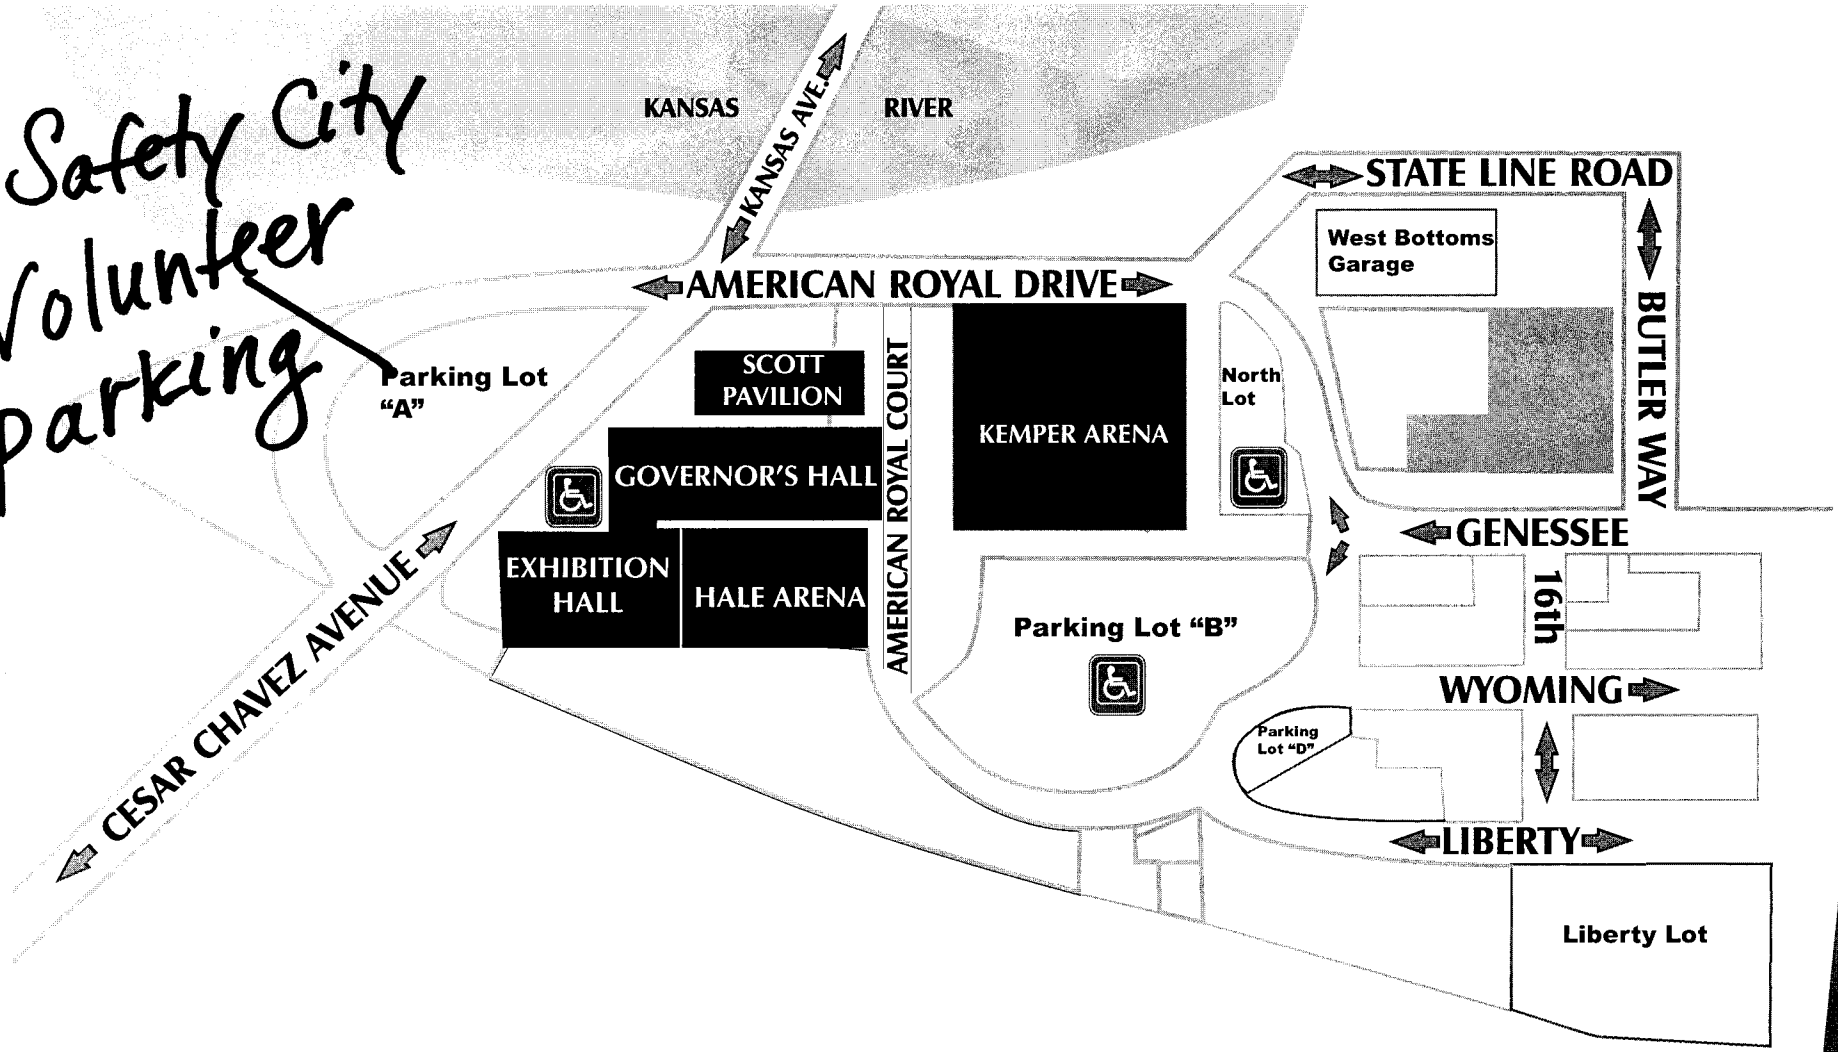

*Safety City
Volunteer
parking*

Kemper Arena & American Royal Center
1800 Genessee • Kansas City, Missouri

1-670