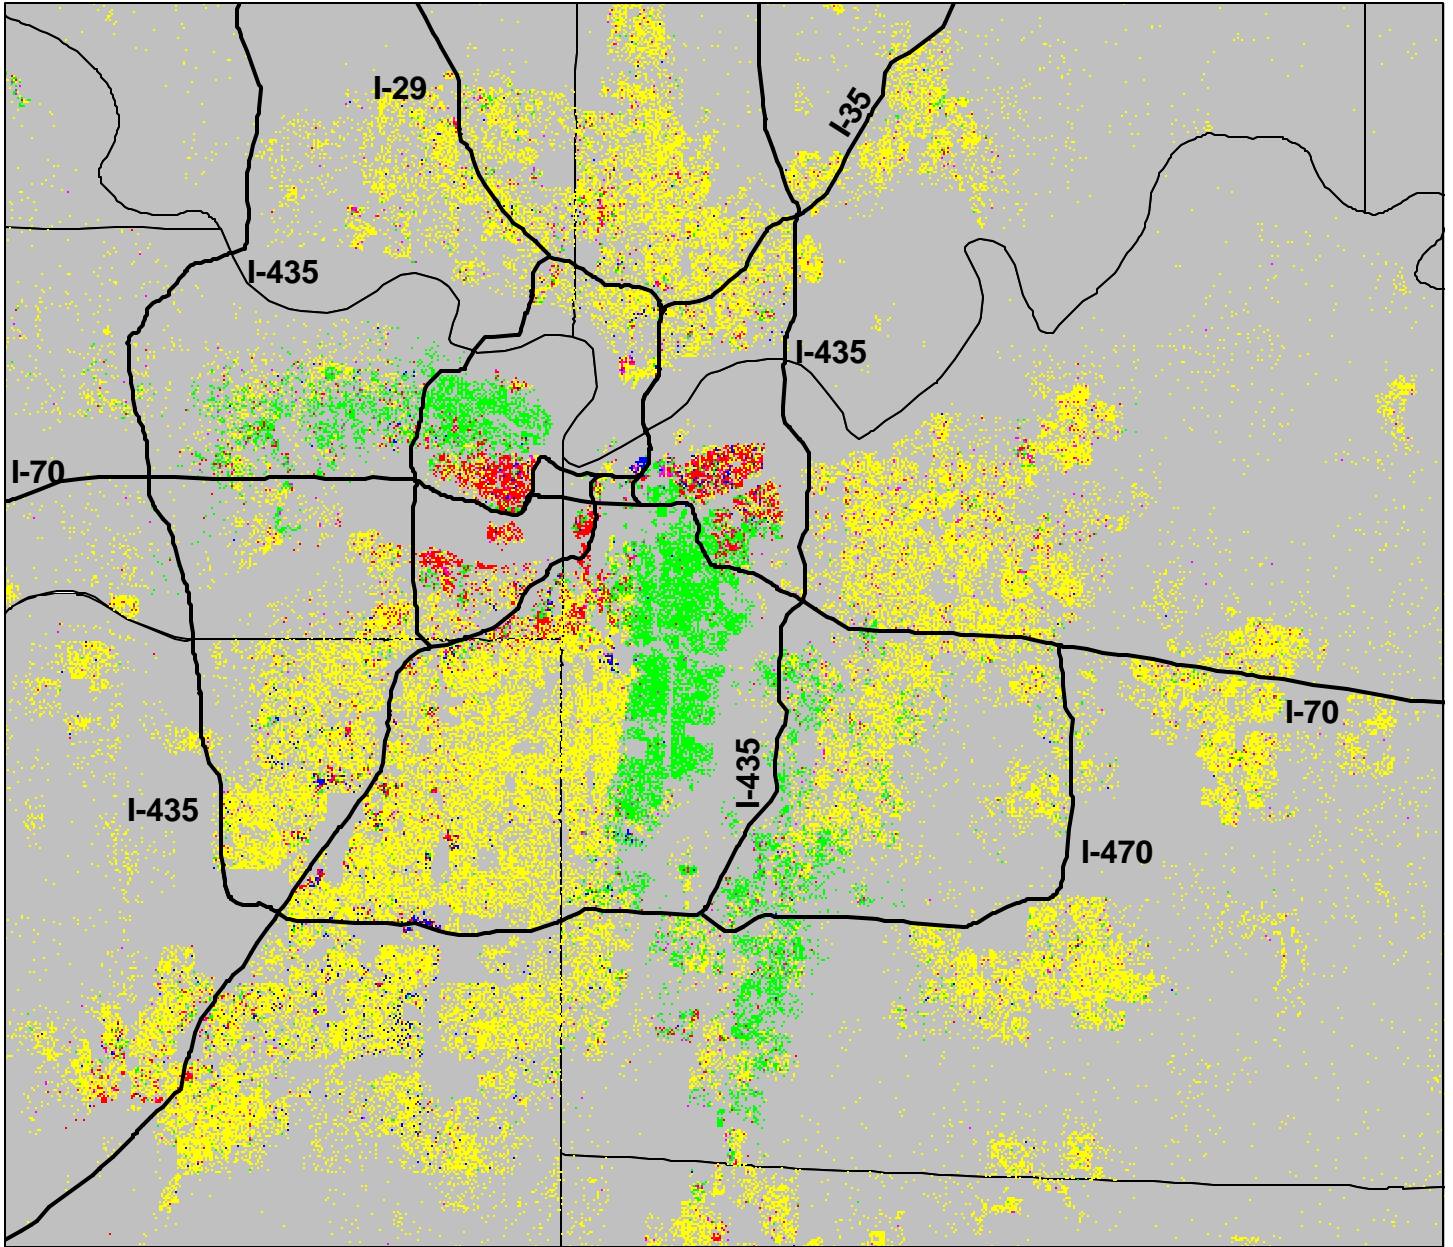

# Kansas City Area Population 2000

## All Races by Census Block (Detail)

**1 Dot = 10 People**