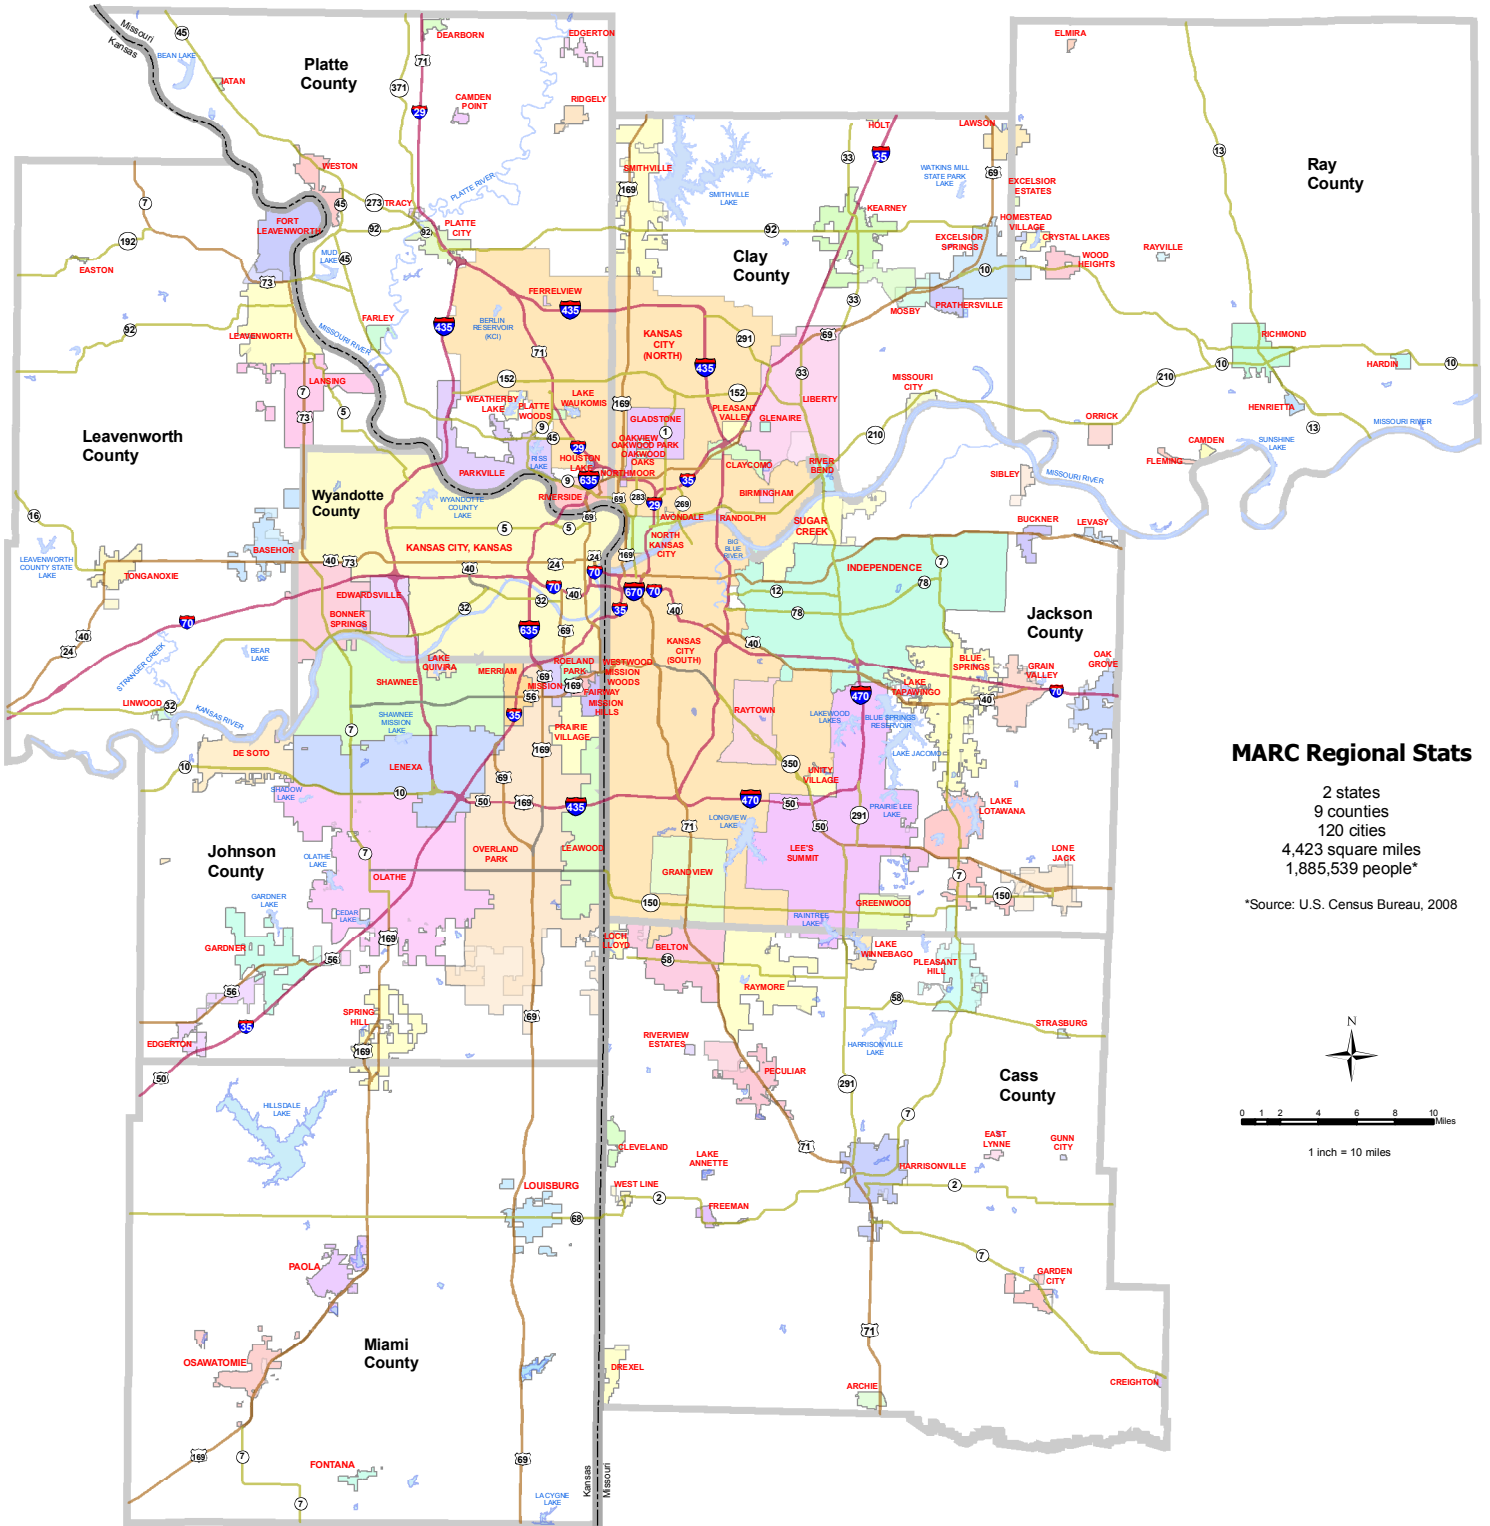

The MARC Region

MARC Regional Stats

2 states
 9 counties
 120 cities
 4,423 square miles
 1,885,539 people*

*Source: U.S. Census Bureau, 2008