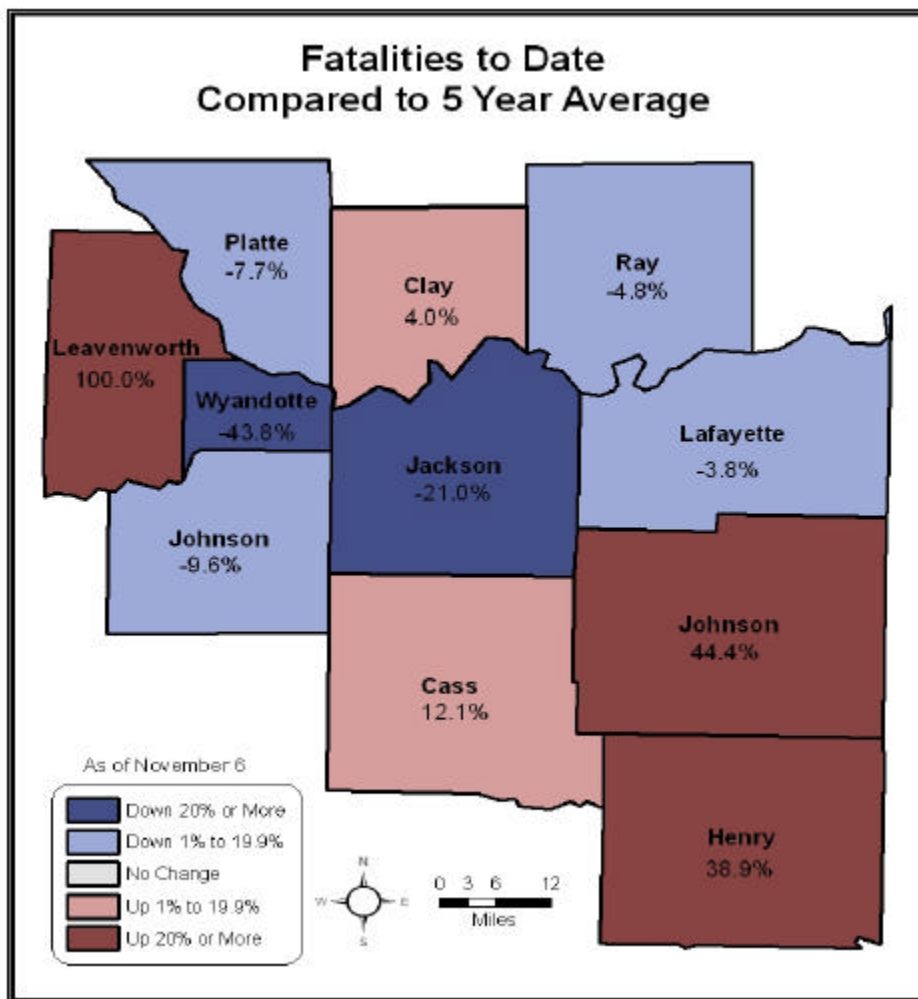

COUNTY-LEVEL DATA							
Roadway Fatalities	2005	5 Year Average¹	%+/-	As of 11/6/2004	As of 11/6/2003	As of 11/6/2002	As of 11/6/2001
Johnson, KS	17	18.8	-9.6	16	15	19	21
Leavenworth	14	7.0	100.0	9	10	1	13
Wyandotte	9	16.0	-43.8	17	21	14	16
Cass	13	11.6	12.1	14	12	18	8
Clay	26	25.0	4.0	20	23	22	19
Henry	5	3.6	38.9	7	7	4	4
Jackson	64	81.0	-21.0	65	68	97	80
Johnson, MO	13	9.0	44.4	12	19	10	7
Lafayette	10	10.4	-3.8	9	18	7	7
Platte	12	13.0	-7.7	10	10	9	11
Ray	4	4.2	-4.8	8	3	6	4

¹5 year average from 1999-2003 as of November 6 of each year.

*MARC Region includes the counties of Cass, Clay, Jackson, Platte and Ray in Missouri and Johnson, Leavenworth and Wyandotte in Kansas.

**KC Region includes the counties of Cass, Clay, Henry, Jackson, Johnson, Lafayette, Platte and Ray in Missouri and Johnson, Leavenworth and Wyandotte in Kansas.