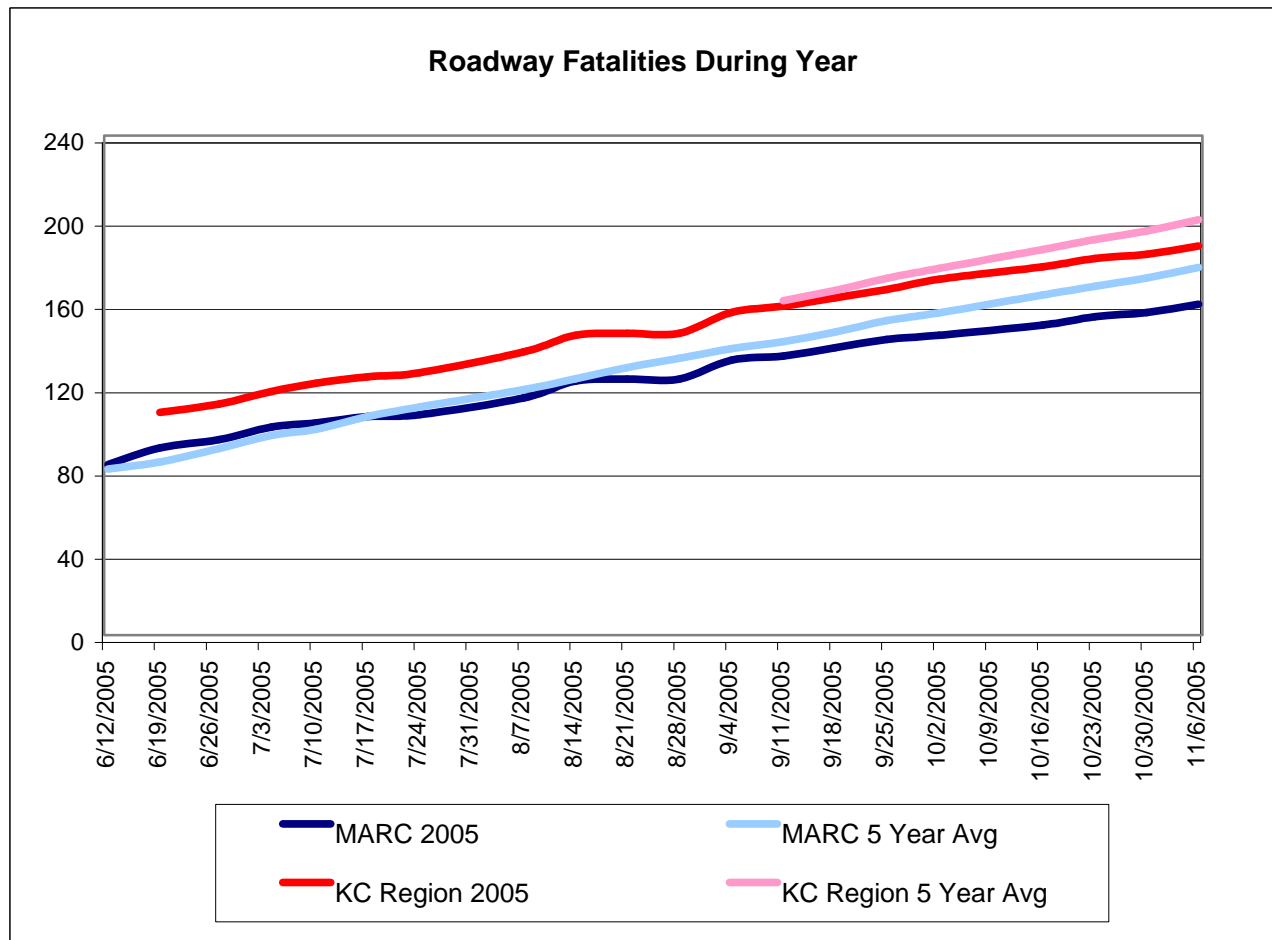

STATEWIDE DATA			
Roadway Fatalities	2005	As of 11/6/2004	% +/-
Kansas	337	387	-12.9
Missouri	1,043	963	8.3

REGIONAL DATA							
Roadway Fatalities	2005	5 Year Average ¹	% +/-	As of 11/6/2004	As of 11/6/2003	As of 11/6/2002	As of 11/6/2001
MARC Region*	159	176.6	-10.0	159	162	186	172
KC Region**	187	199.6	-6.3	187	206	207	190

¹5 year average from 1999-2003 as of November 6 of each year.

*MARC Region includes the counties of Cass, Clay, Jackson, Platte and Ray in Missouri and Johnson, Leavenworth and Wyandotte in Kansas.

**KC Region includes the counties of Cass, Clay, Henry, Jackson, Johnson, Lafayette, Platte and Ray in Missouri and Johnson, Leavenworth and Wyandotte in Kansas.

REGIONAL CRASH CHARACTERISTICS

Pedestrian Fatalities	2005
MARC Region*	13
KC Region**	16

Bicyclist Fatalities	2005
MARC Region*	2
KC Region**	2

2005			
Safety Belt Use	Belted	Unbelted	Unknown
MARC*	3	22	8
KC Region**	3	22	8

(at this time, safety belt use data does not include MO counties)

Number of Fatalities by Age

Age of Fatalities	2005 MARC Region*	KC Region**
< 1	0	0
1 - 4	0	1
5 - 9	2	2
10 - 14	2	2
15 - 19	14	18
20 - 24	24	27
25 - 34	19	23
35 - 44	27	33
45 - 54	30	33
55 - 64	17	21
65 - 74	5	7
75 - 84	7	8
85 +	5	5
Unknown	7	7
All Ages	159	187