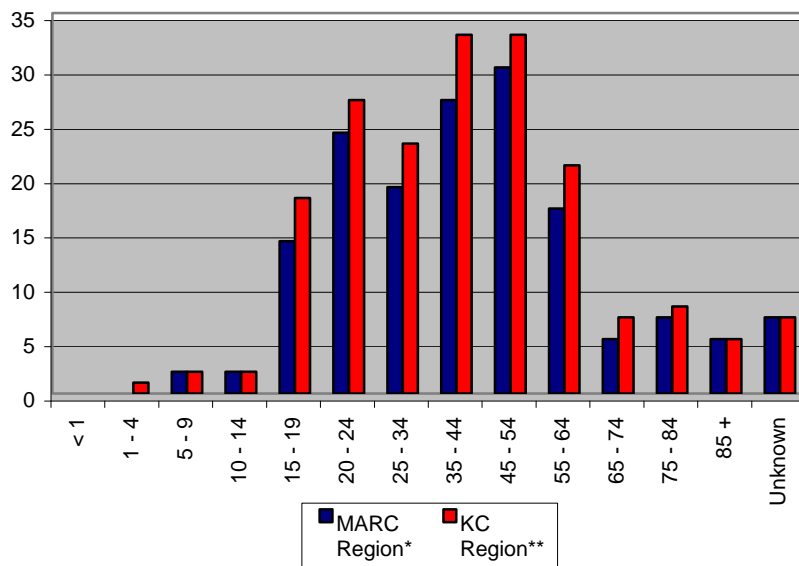

STATEWIDE DATA			
Roadway Fatalities	2005	As of 11/6/2004	% +/-
Kansas	337	387	-12.9
Missouri	1,043	963	8.3

REGIONAL DATA							
Roadway Fatalities	2005	5 Year Average ¹	% +/-	As of 11/6/2004	As of 11/6/2003	As of 11/6/2002	As of 11/6/2001
MARC Region*	159	176.6	-10.0	159	162	186	172
KC Region**	187	199.6	-6.3	187	206	207	190

¹5 year average from 1999-2003 as of November 6 of each year.

*MARC Region includes the counties of Cass, Clay, Jackson, Platte and Ray in Missouri and Johnson, Leavenworth and Wyandotte in Kansas.

**KC Region includes the counties of Cass, Clay, Henry, Jackson, Johnson, Lafayette, Platte and Ray in Missouri and Johnson, Leavenworth and Wyandotte in Kansas.

REGIONAL CRASH CHARACTERISTICS

Pedestrian Fatalities	2005
MARC Region*	13
KC Region**	16

Bicyclist Fatalities	2005
MARC Region*	2
KC Region**	2

2005			
Safety Belt Use	Belted	Unbelted	Unknown
MARC*	3	22	8
KC Region**	3	22	8

(at this time, safety belt use data does not include MO counties)

Number of Fatalities by Age

Age of Fatalities	2005 MARC Region*	KC Region**
< 1	0	0
1 - 4	0	1
5 - 9	2	2
10 - 14	2	2
15 - 19	14	18
20 - 24	24	27
25 - 34	19	23
35 - 44	27	33
45 - 54	30	33
55 - 64	17	21
65 - 74	5	7
75 - 84	7	8
85 +	5	5
Unknown	7	7
All Ages	159	187