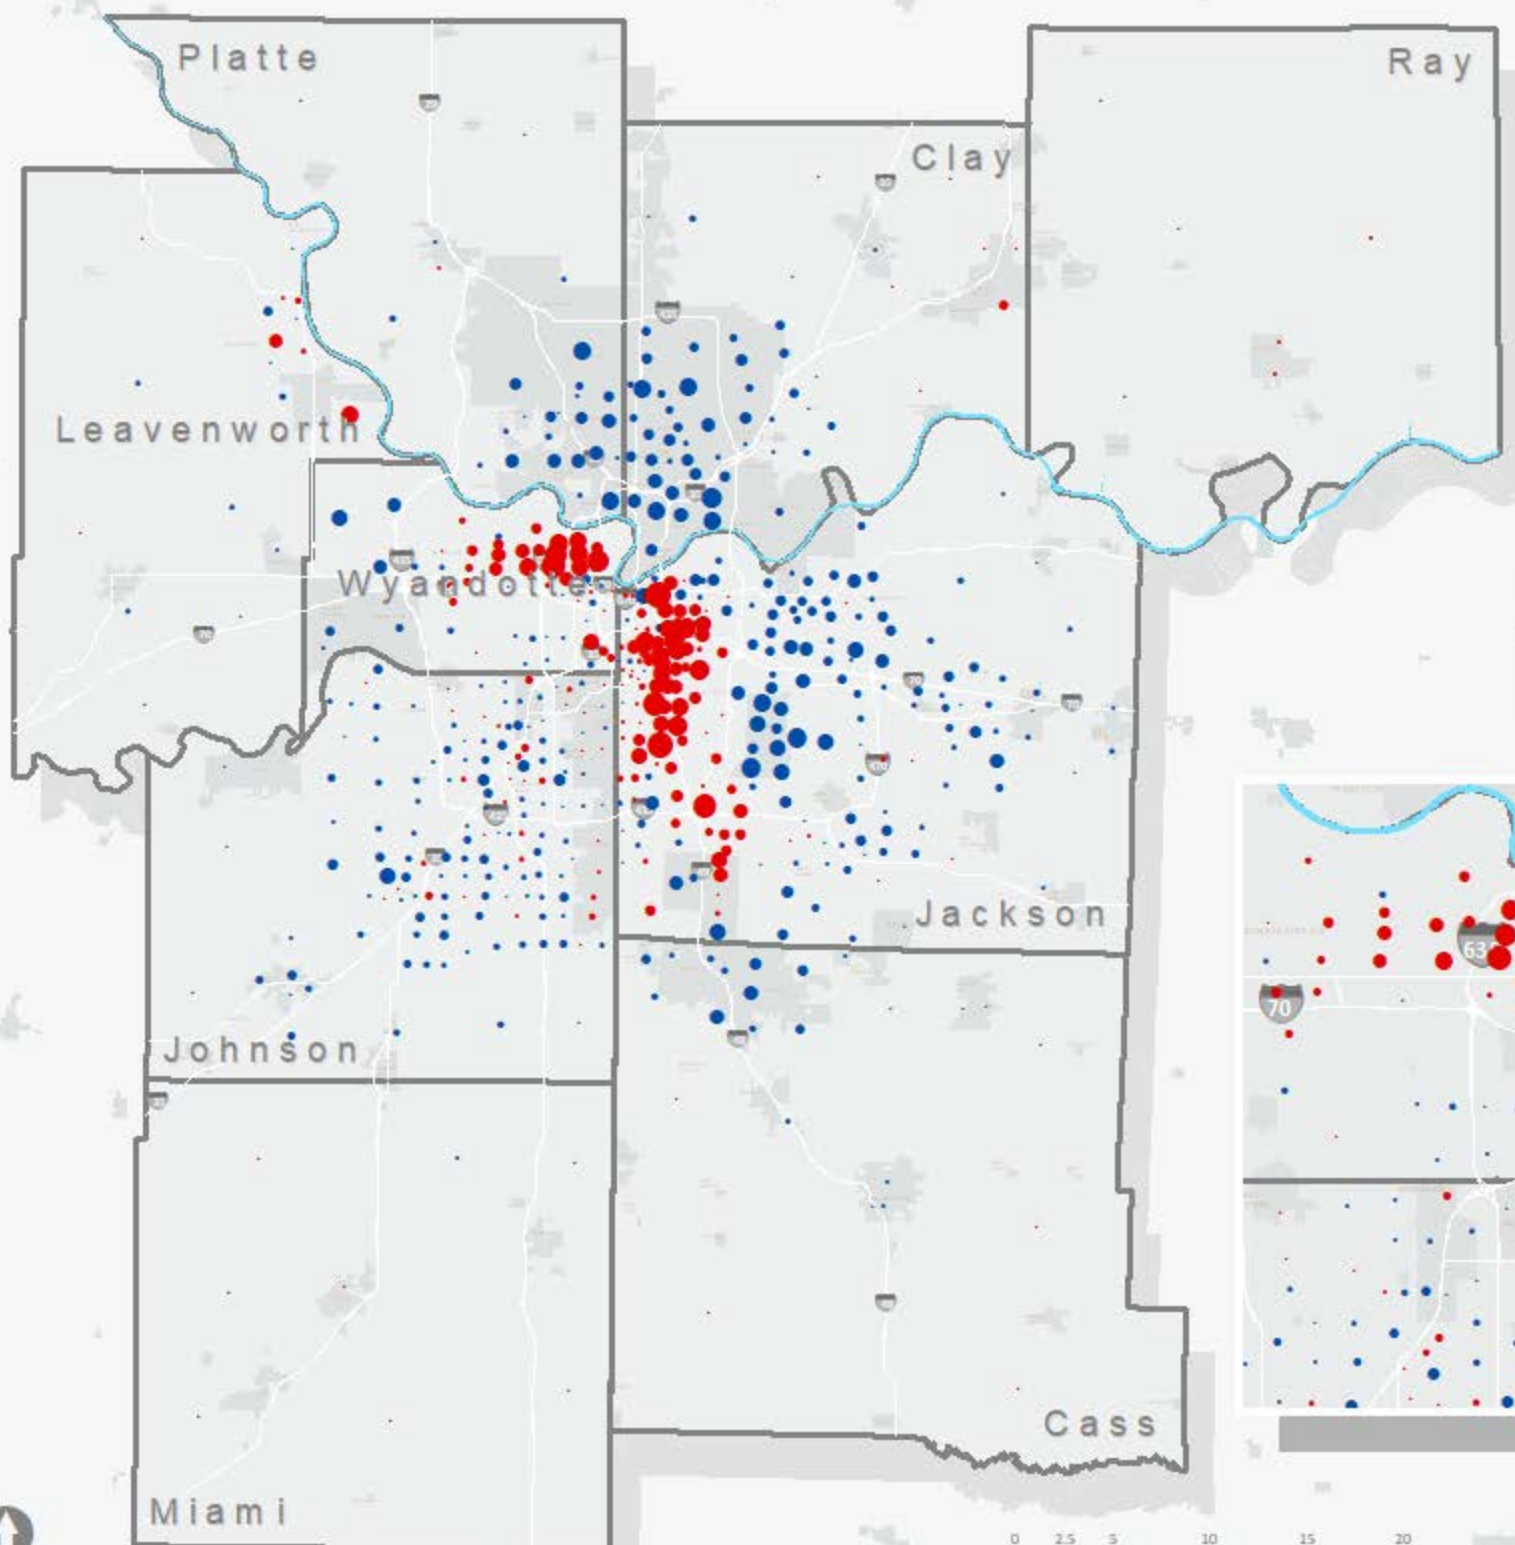

2010-2020 Black or African American Non-Hispanic Population Change by Census Tract

Source: Census 2020 Redistricting Data