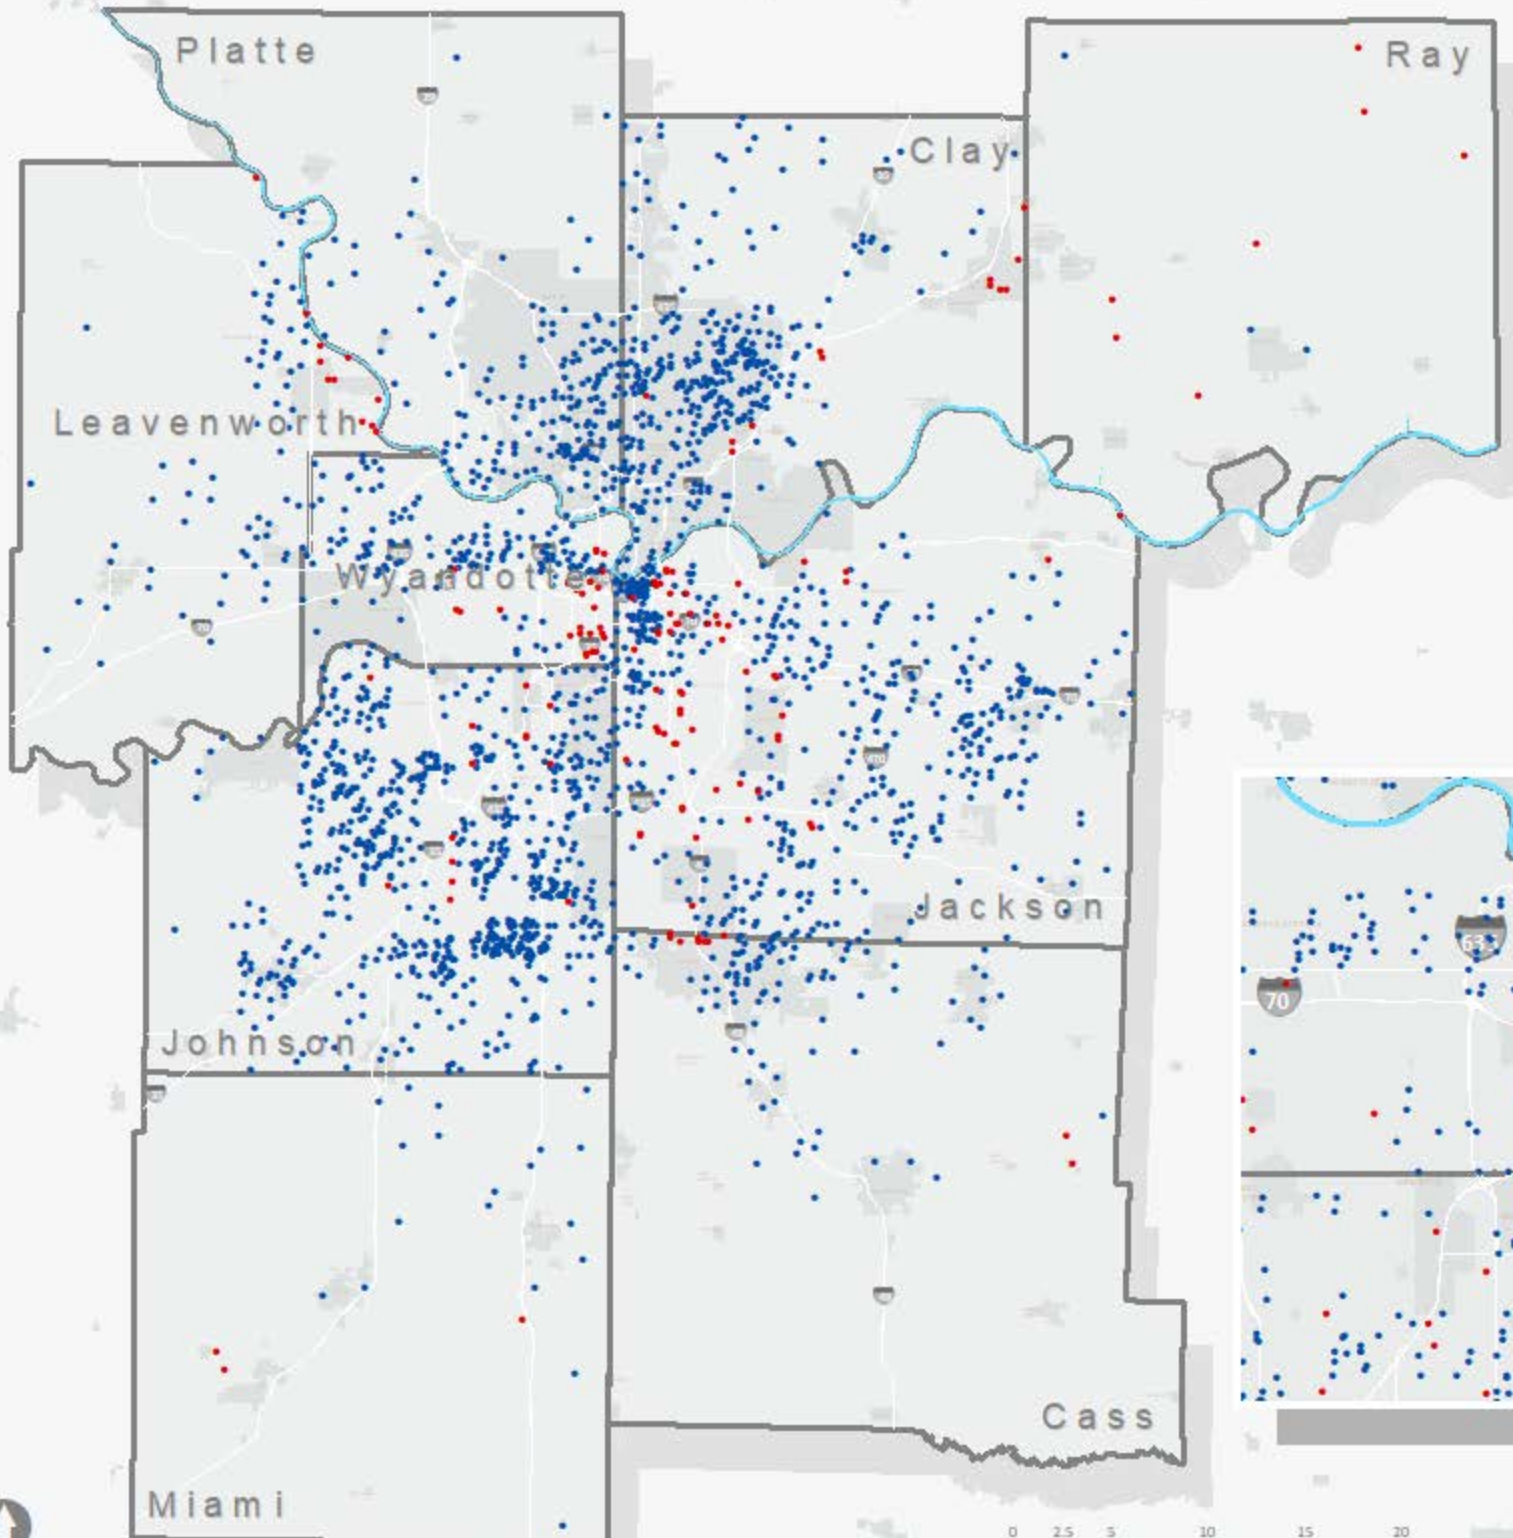

2010-2020 Population Change by Census Tract

1 Dot = 100 people

- Negative Change
- Positive Change

Source: Census 2020 Redistricting Data