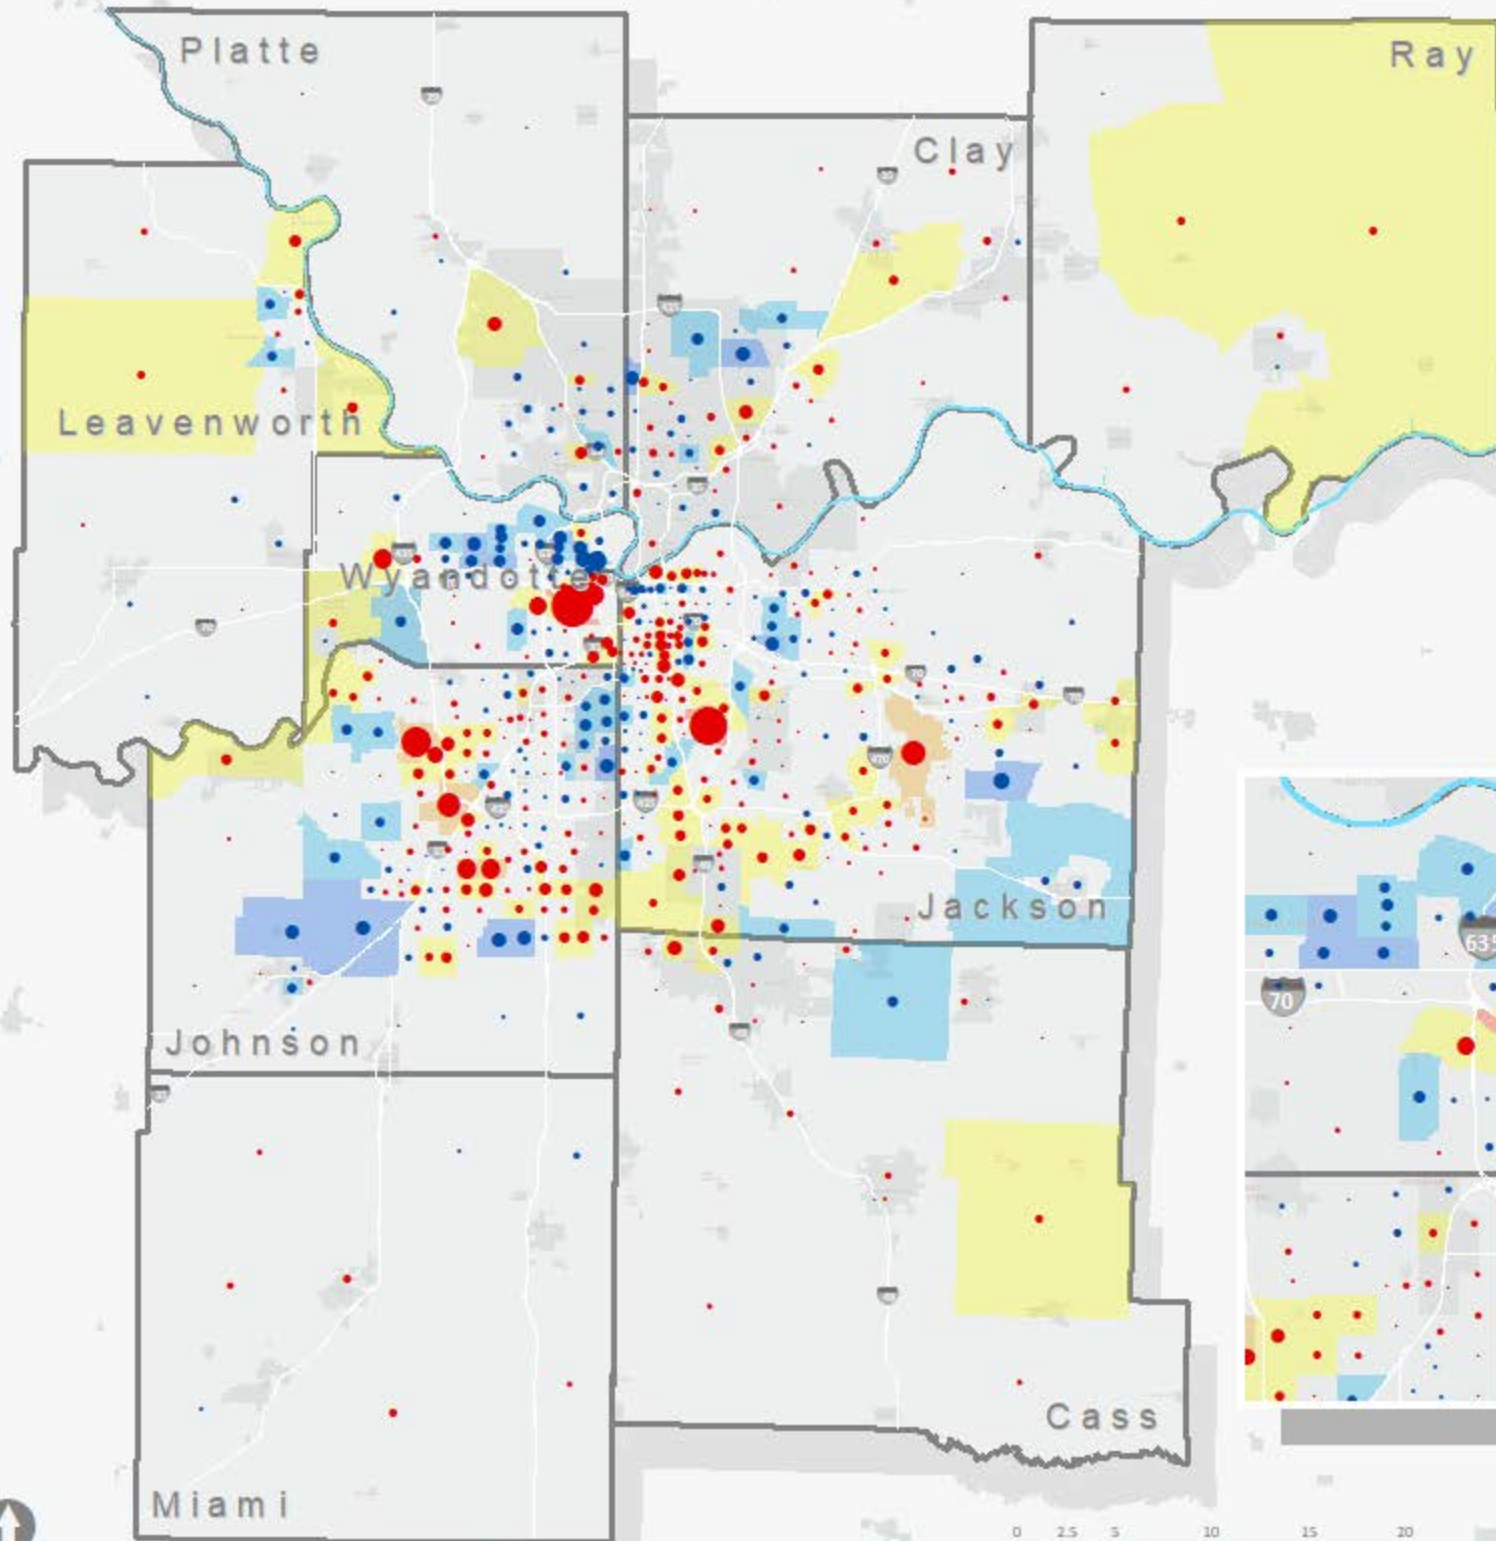

## 2010-2020 Change In Total Population Per Household By Census Tract

Source: Census 2020 Redistricting Data