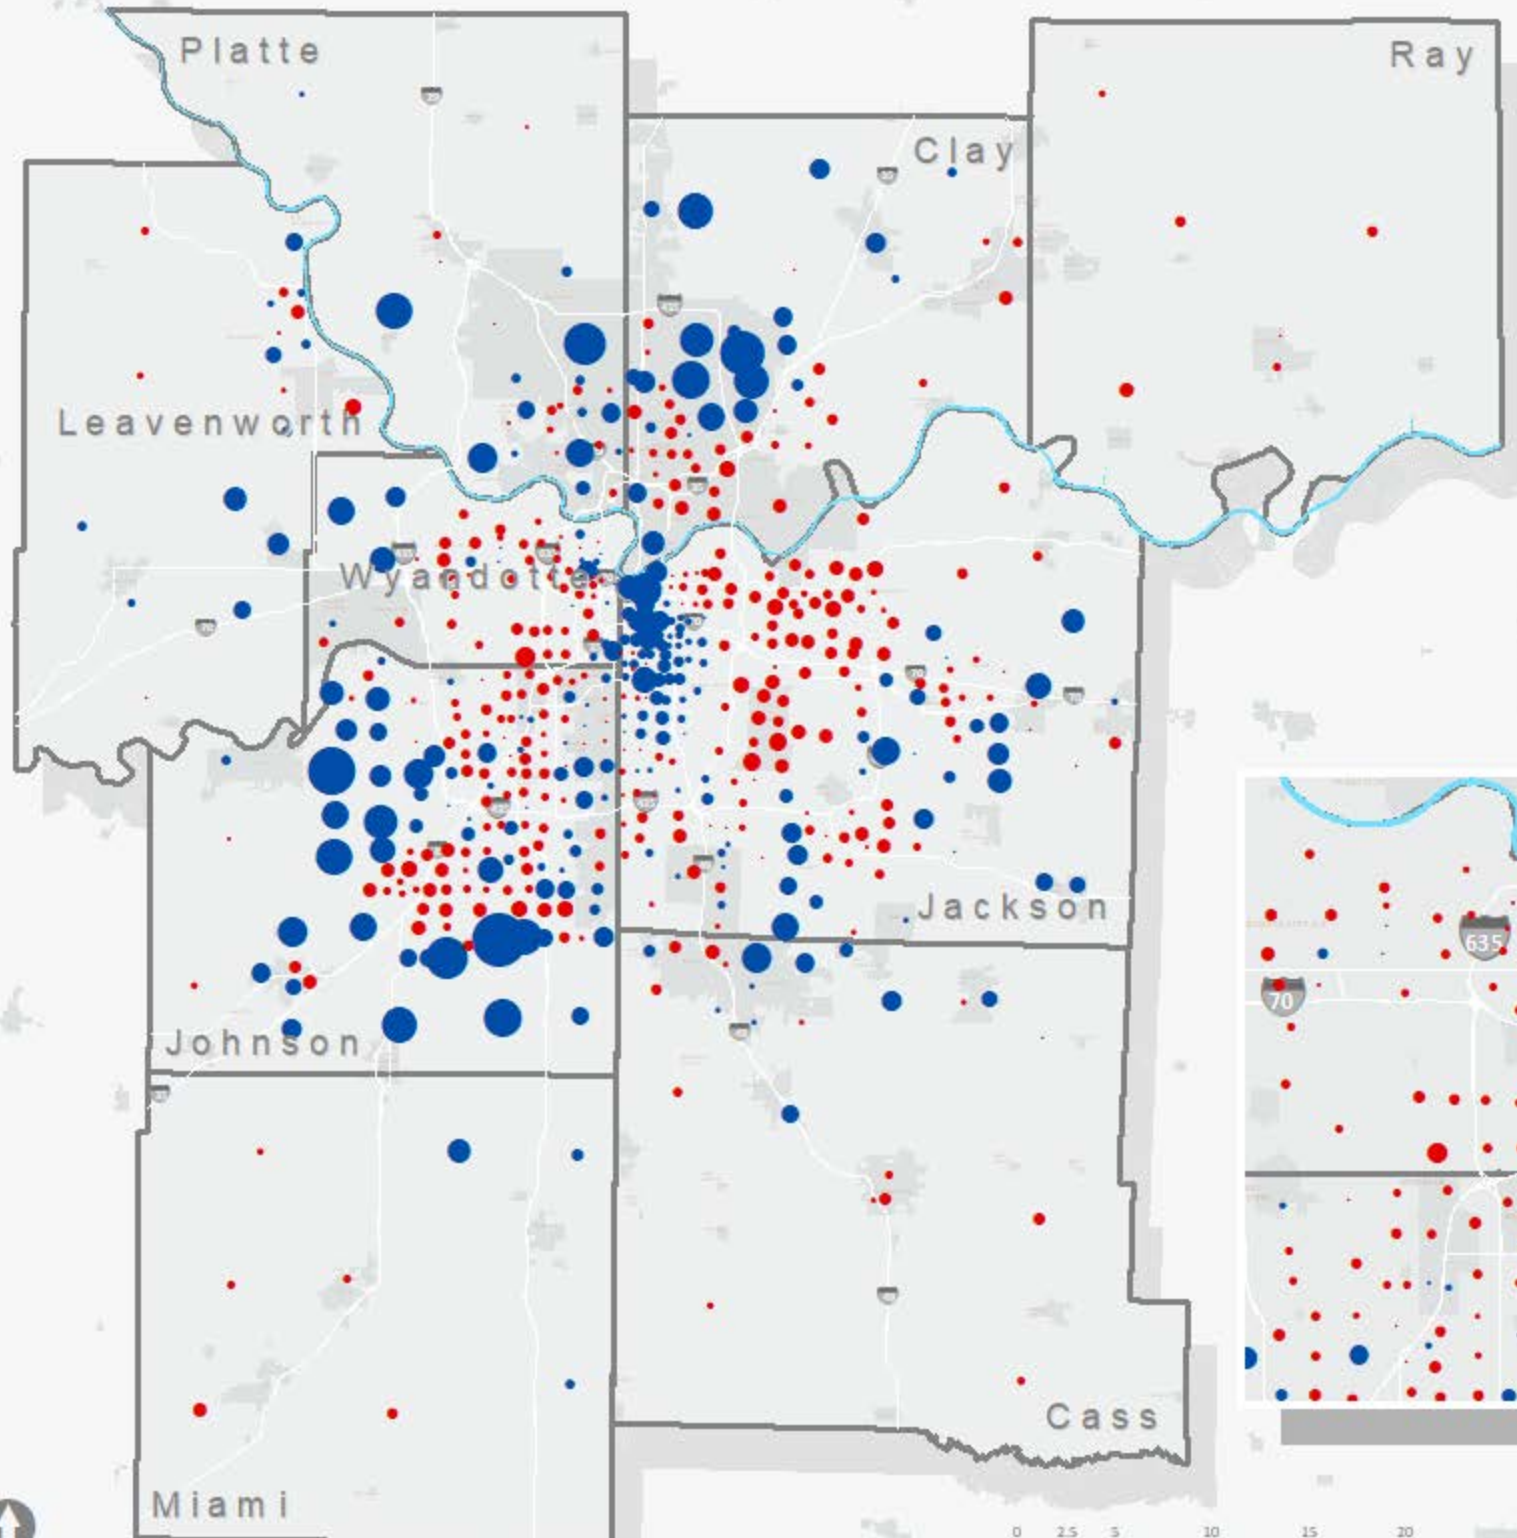

2010-2020 White Non-Hispanic Population Change by Census Tract

Source: Census 2020 Redistricting Data