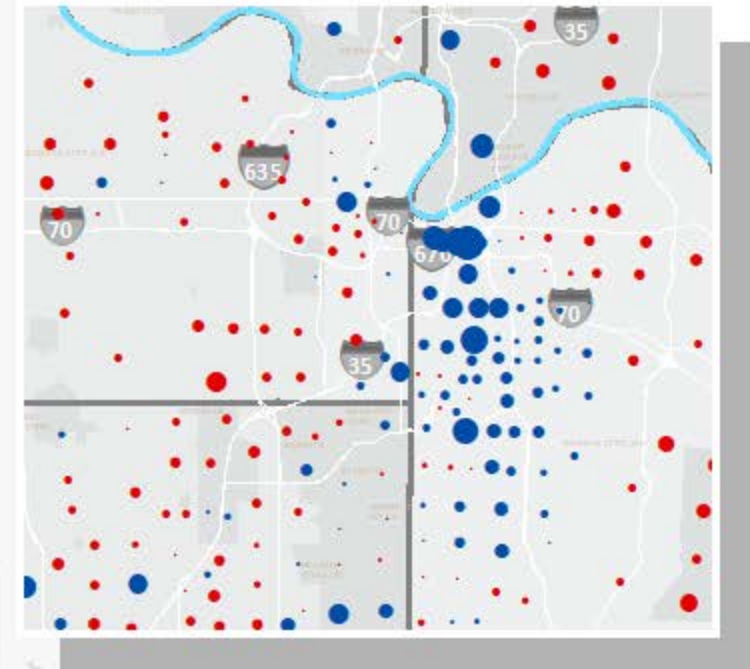

2010-2020 White Non-Hispanic Population Change by Census Tract

Source: Census 2020 Redistricting Data